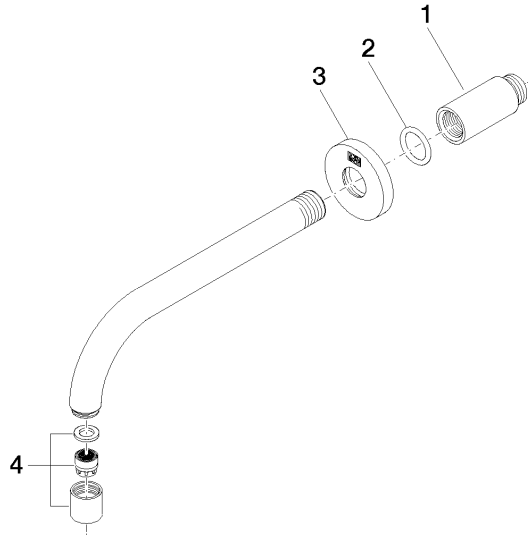

Wall-mounted basin spout without pop-up waste - Chrome

TARA

13 800 882

Fits: TARA, META

- 190mm projection
- fixed spout
- circular, air-enriched flow
- hole diameter 40 mm
- rosette Ø 60 mm
- 1/2" connection
- plug-link mounting
- max. flow 7 l/min
- lead-free
- This product can help a building meet the requirements of Green Building Rating Systems, e.g. LEED®, BREEAM®, DGNB
- WRAS 1811020

Recommended miscellaneous

- Concealed wall elbow -** 35 085 970 90
- max. recess depth 163 mm
 - min. recess depth 90 mm

13 800 882

mm [inches]

Flow rate chart

Certificates

WRAS_1811020. LGA_29119.

13 800 882

Spare parts list

No.	Item Number	Name	Quantity used	Delivery time
1	09 24 03 081 10 90	extension	1	2
2	90 14 10 026 00 90	seal	1	2
3	09 27 22 503-00	rosette	1	10
4	90 23 01 019 00-00	aerator	1	10