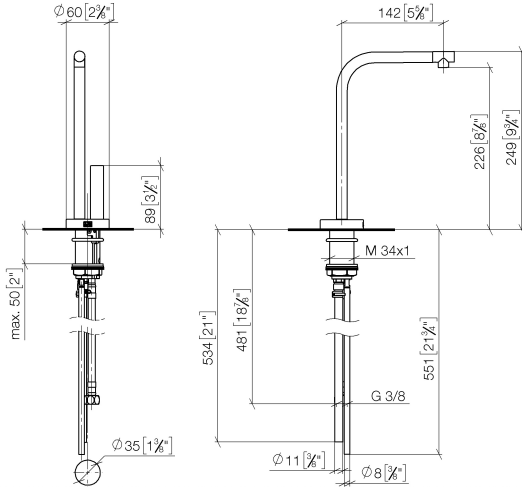

17 861 790

- 142mm projection
 - rigid, thermally insulated spout
 - laminar flow
 - height of mixer 248 mm
 - height up to laminar flow regulator 226 mm
 - hole diameter 35 mm
 - provides filtered, hot water up to 93°C
 - provides filtered, cold water
 - max. flow 2 l/min at 3 bar flow pressure
 - ready-to-use control unit for wall mounting (137mm x 159mm x 60mm)
 - electronic magnetic valve
 - 100-230 V, 50-60 Hz, 18 W power supply unit, incl. country-specific adapter set
 - lead-free
 - Spout ring cannot be removed.
 - This product can help a building meet the requirements of Green Building Rating Systems, e.g. LEED®, BREEAM®, DGNB
- A minimum flow pressure of 3 bar is necessary for the HOT & COLD WATER DISPENSER to work perfectly in conjunction with a hot water tank and filter.**
- In addition, the installation must be above a kitchen sink.**
- The filter cartridge must be changed every six months. The installation instructions contain further information for guidance.**
- Detailed planning information and technical data can be found at www.dornbracht.com/professional**

Required miscellaneous

Hot water tank incl. filter - 12 892 970 90

17 861 790

mm [inches]

Flow rate chart

Codes & Standards

NSF372

NSF61