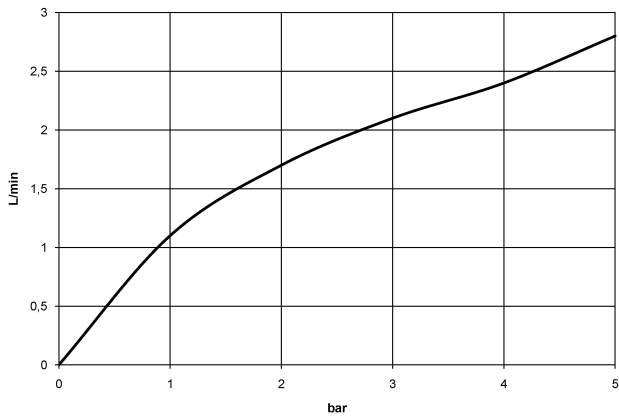

Required miscellaneous

Hot water tank incl. filter - 12 892 970 90

17 861 790

mm [inches]

Flow rate chart

Codes & Standards

NSF372

NSF61