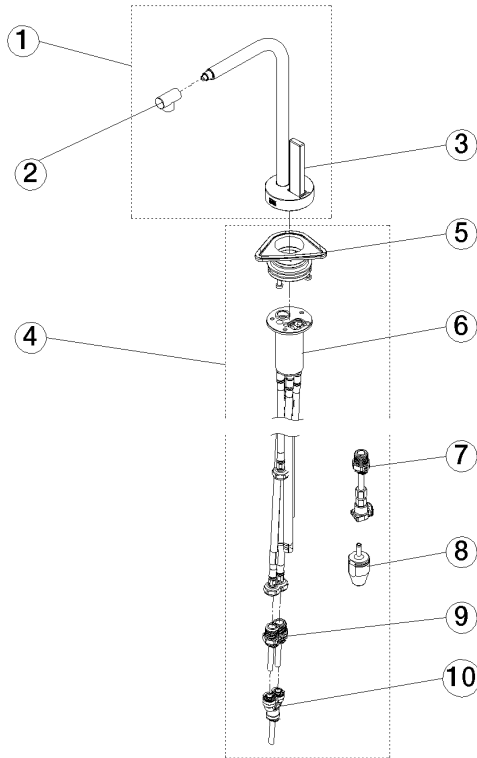

ELIO HOT & COLD WATER DISPENSER - Chrome

17 871 790 Product version from 3/1/2025

- 142mm projection
- pivotable spout 360°
- laminar flow
- height of mixer 250 mm
- height up to laminar flow regulator 227 mm
- hole diameter 35 mm
- provides filtered, hot water up to 93°C
- Provides filtered water
- max. flow 3.8 l/min at 3 bar flow pressure
- mechanical valve
- lead-free
- lever

Required miscellaneous

Hot water tank incl. filter -

12 892 970 90

Required miscellaneous

Hose set

12 530 970 90

ELIO HOT & COLD WATER DISPENSER - Chrome

17 871 790 Product version from 3/1/2025

Spare parts list

No.	Item Number	Name	Quantity used	Delivery time
1	90 17 87 179 00-00	spout	1	-
Spare part can no longer be ordered, please order the replacement item				
2	90 17 87 179 00 90	set	1	-
Spare part can no longer be ordered, please order the replacement item				