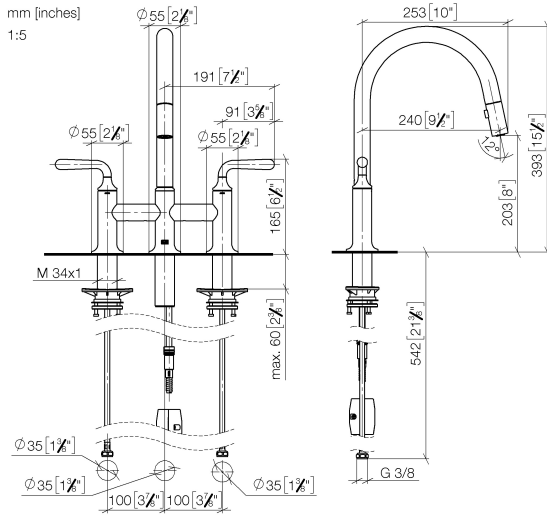

19 870 809

- 240mm projection
- pivotable spout 360°
- Optional swivel limiter available with swivel limiter set 12 823 970 90
- air-enriched flow and spray flow
- 1800 mm metal shower hose
- sprayface with anti-scaling system
- max. flow 8 l/min at 3 bar flow pressure
- lead-free
- This product can help a building meet the requirements of Green Building Rating Systems, e.g. LEED®, BREEAM®, DGNB

### Flow rate chart

**Spare parts list**

**Product version from 7/1/2023**

No.	Item Number	Name	Quantity used	Delivery time
	90 28 22 397 00-08	spout	16	40