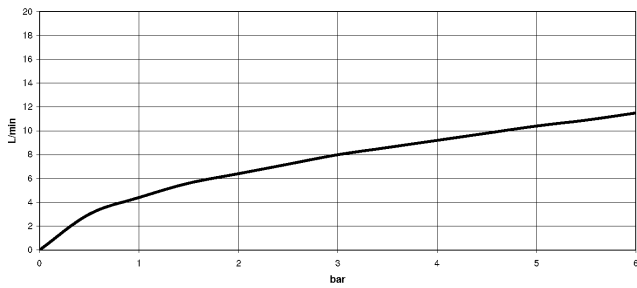

19 870 809

- 240mm projection
- pivotable spout 360°
- Optional swivel limiter available with swivel limiter set 12 823 970 90
- air-enriched flow and spray flow
- 1800 mm metal shower hose
- sprayface with anti-scaling system
- max. flow 8 l/min at 3 bar flow pressure
- lead-free
- This product can help a building meet the requirements of Green Building Rating Systems, e.g. LEED®, BREEAM®, DGNB

### Flow rate chart