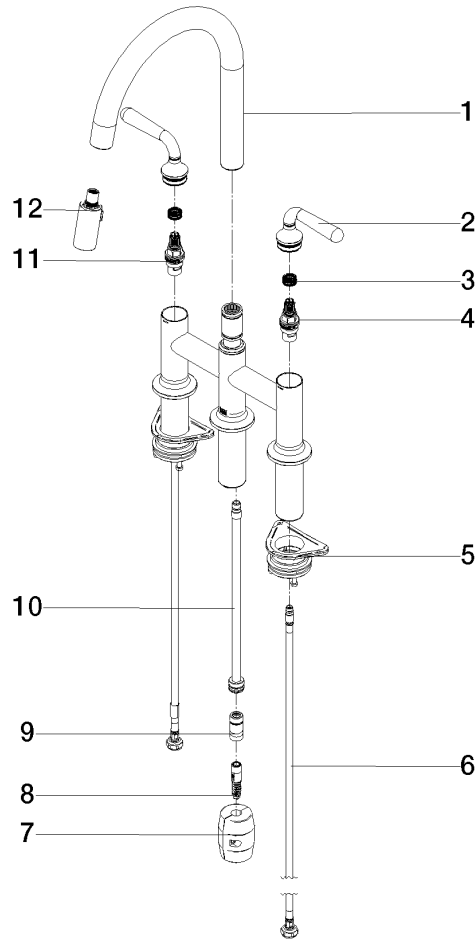

19 870 809

- 240mm projection
- pivotable spout 360°
- Optional swivel limiter available with swivel limiter set 12 823 970 90
- air-enriched flow and spray flow
- 1800 mm metal shower hose
- sprayface with anti-scaling system
- max. flow 8 l/min at 3 bar flow pressure
- lead-free
- This product can help a building meet the requirements of Green Building Rating Systems, e.g. LEED®, BREEAM®, DGNB

## VAIA Three-hole bridge mixer Pull-down with spray function - Platinum

---

VAIA

19 870 809

### Certificates

---

Belgaqua\_24-005-2 LGA\_38

19 870 809

Product version from 7/1/2023

VAIA Three-hole bridge mixer Pull-down with spray function - Platinum

VAIA

19 870 809

**Spare parts list**

**Product version from 7/1/2023**

No.	Item Number	Name	Quantity used	Delivery time
	90 28 22 397 00-08	spout	16	40