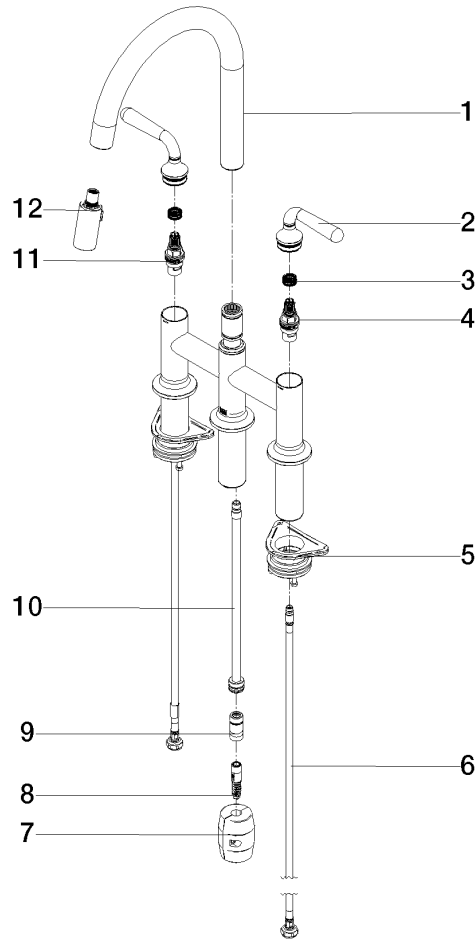

1:5

**Flow rate chart**

**Codes & Standards**

DIN 4109

EN 1717

ISO 3822

Ü-Zeichen

VAIA Three-hole bridge mixer Pull-down with spray function - Durabronss (23kt Gold)

---

VAIA

19 870 809  
Certificates

---

Belgaqua\_24-005-2 LGA\_38

19 870 809

Product version from 7/1/2023

VAIA Three-hole bridge mixer Pull-down with spray function - Durabronss (23kt Gold)

### Spare parts list

#### Product version from 7/1/2023

No.	Item Number	Name	Quantity used	Delivery time
	90 28 22 397 00-09	spout	16	40