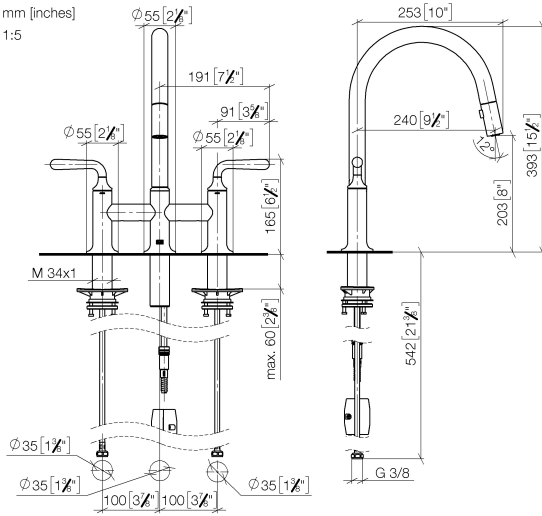

**VAIA Three-hole bridge mixer Pull-down with spray function - Durabronss (23kt Gold)**

VAIA

19 870 809

- 240mm projection
- pivotable spout 360°
- Optional swivel limiter available with swivel limiter set 12 823 970 90
- air-enriched flow and spray flow
- 1800 mm metal shower hose
- sprayface with anti-scaling system
- max. flow 8 l/min at 3 bar flow pressure
- lead-free
- This product can help a building meet the requirements of Green Building Rating Systems, e.g. LEED®, BREEAM®, DGNB

**Recommended miscellaneous**

**Swivel limitation set -**

12 823 970 90

**Recommended miscellaneous**

**VAIA Dispenser with rosette - Durabronss (23kt Gold)**

82 434 809-09

19 870 809

mm [inches]

1:5

**Flow rate chart**

**Codes & Standards**

DIN 4109

EN 1717

ISO 3822

Ü-Zeichen

VAIA Three-hole bridge mixer Pull-down with spray function - Durabronss (23kt Gold)

#### Product version from 7/1/2023

No.	Item Number	Name	Quantity used	Delivery time
	90 28 22 397 00-09	spout	16	40