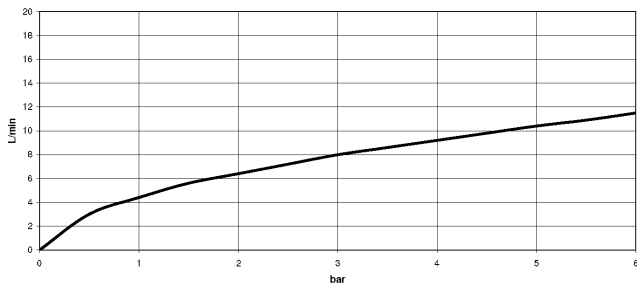

**Recommended miscellaneous**

**Swivel limitation set -**

12 823 970 90

**Recommended miscellaneous**

**VAIA Dispenser with rosette - Durabronss (23kt Gold)**

82 434 809-09

19 870 809

mm [inches]

1:5

**Flow rate chart**

**Codes & Standards**

DIN 4109

EN 1717

ISO 3822

Ü-Zeichen

VAIA Three-hole bridge mixer Pull-down with spray function - Durabronss (23kt Gold)