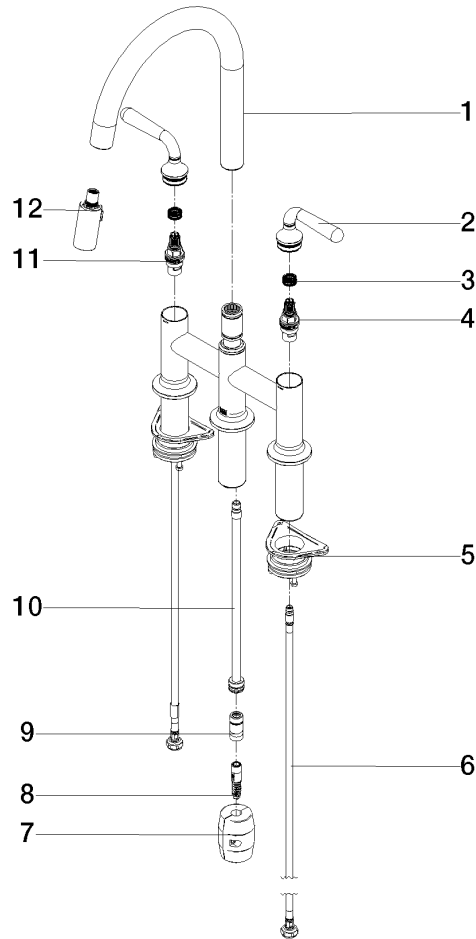

VAIA Three-hole bridge mixer Pull-down with spray function - Brushed Champagne (22kt Gold)

VAIA

19 870 809

- 240mm projection
- pivotable spout 360°
- Optional swivel limiter available with swivel limiter set 12 823 970 90
- air-enriched flow and spray flow
- 1800 mm metal shower hose
- sprayface with anti-scaling system
- max. flow 8 l/min at 3 bar flow pressure
- lead-free
- This product can help a building meet the requirements of Green Building Rating Systems, e.g. LEED®, BREEAM®, DGNB

VAIA

19 870 809
mm [inches]
1:5

Flow rate chart

Codes & Standards

DIN 4109

EN 1717

ISO 3822

Ü-Zeichen

VAIA Three-hole bridge mixer Pull-down with spray function - Brushed
Champagne (22kt Gold)

VAIA

19 870 809

Certificates

Belgaqua_24-005-2 LGA_38

VAIA Three-hole bridge mixer Pull-down with spray function - Brushed
Champagne (22kt Gold)

19 870 809

Product version from 7/1/2023

VAIA Three-hole bridge mixer Pull-down with spray function - Brushed
Champagne (22kt Gold)

VAIA

19 870 809

Spare parts list

Product version from 7/1/2023

No.	Item Number	Name	Quantity used	Delivery time
	90 28 22 397 00-46	spout	16	30