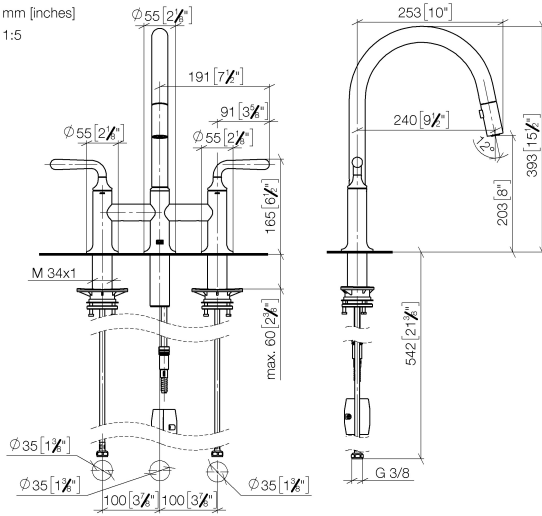

Recommended miscellaneous

Swivel limitation set -

12 823 970 90

Recommended miscellaneous

**VAIA Dispenser with rosette -
Brushed Champagne (22kt Gold)**

82 434 809-46

VAIA Three-hole bridge mixer Pull-down with spray function - Brushed Champagne (22kt Gold)

VAIA

19 870 809
mm [inches]
1:5

Flow rate chart

Codes & Standards

DIN 4109

EN 1717

ISO 3822

Ü-Zeichen

VAIA Three-hole bridge mixer Pull-down with spray function - Brushed
Champagne (22kt Gold)

VAIA

19 870 809

Certificates

Belgaqua_24-005-2 LGA_38

VAIA Three-hole bridge mixer Pull-down with spray function - Brushed
Champagne (22kt Gold)

19 870 809

Product version from 7/1/2023

VAIA Three-hole bridge mixer Pull-down with spray function - Brushed
Champagne (22kt Gold)

VAIA

19 870 809

Spare parts list

Product version from 7/1/2023

No.	Item Number	Name	Quantity used	Delivery time
	90 28 22 397 00-46	spout	16	30