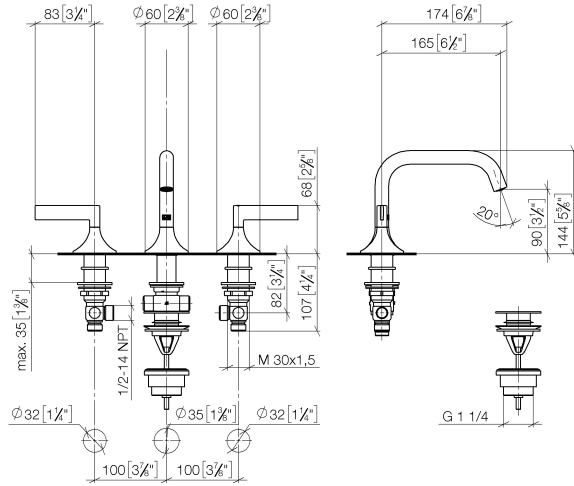

**VAIA Three-hole basin mixer with pop-up waste - Brushed Durabronze (23kt Gold)**

VAIA

20 705 819

- 165mm projection
- pivotable spout 360°
- circular, air-enriched flow
- height of mixer 144 mm
- height up to aerator 90 mm
- hole diameter valve 32 mm
- hole diameter spout 35 mm
- rosette Ø 60 mm
- max. flow 5.7 l/min
- lead-free
- This product can help a building meet the requirements of Green Building Rating Systems, e.g. LEED®, BREEAM®, DGNB
- WRAS 2312068

20 705 819  
mm [inches]

**Flow rate chart**

**Certificates**

GDV\_0400287.      LGA\_38417.      WRAS\_2312068.

**VAIA Three-hole basin mixer with pop-up waste - Brushed Durabronz (23kt Gold)**

VAIA

20 705 819  
Parts for other  
finishes can be found  
here: [Chrome](#)

# VAIA Three-hole basin mixer with pop-up waste - Brushed Durabross (23kt Gold)

VAIA

20 705 819

## Spare parts list

No.	Item Number	Name	Quantity used	Delivery time
1	90 20 80 013 00-28	handle ( hot )	1	20
2	04 17 11 055 51 90	side panel	1	2
3	90 90 03 151 00 90	top	1	2
4	04 30 04 096 00 90	hose	2	2
5	10 125 970-28	Basin Waste with push fastening 1 1/4" - Brushed Durabross (23kt Gold)	1	2
6	90 28 22 368 00-28	spout	1	20
7	09 27 80 011-28	rosette	1	20
8	09 14 10 084 90	seal	1	2
9	90 30 01 033 00 90	base	1	2
10	09 14 10 017 90	seal	1	2
11	09 24 04 021 10 90	nipple	1	2
12	09 23 10 127 90	nut	1	2
13	04 23 10 004 04 90	fixing set	1	2
14	90 17 11 020 10 90	distributor	1	2
15	90 23 10 012 00 90	gasket kit	1	2
16	90 20 80 012 00-28	handle ( cold )	1	20
17	09 28 10 003 90	ring	2	2
18	09 24 01 028 90	ring	2	2
19	04 23 10 032 78 90	fixing set	2	2
20	04 17 11 055 50 90	side panel	1	2
21	90 90 03 150 00 90	top	1	2