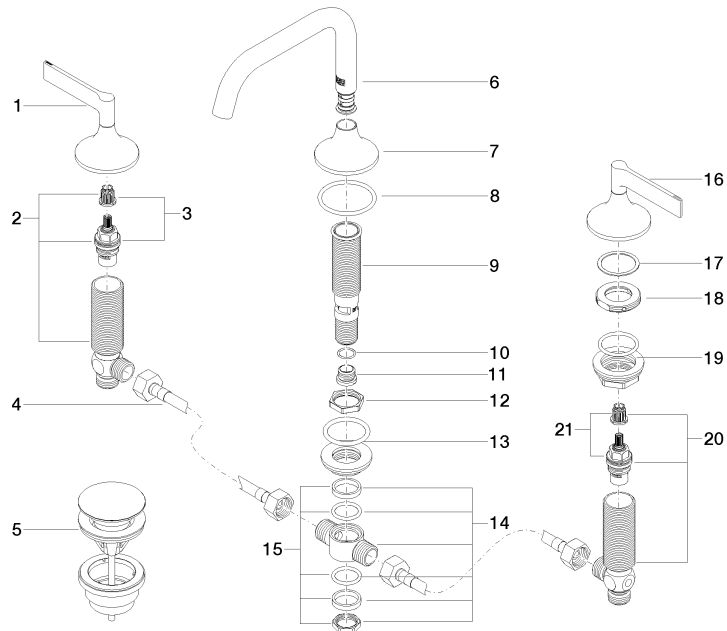

**VAIA Three-hole basin mixer with pop-up waste - Brushed Durabronze (23kt Gold)**

VAIA

20 705 819

- 165mm projection
- pivotable spout 360°
- circular, air-enriched flow
- height of mixer 144 mm
- height up to aerator 90 mm
- hole diameter valve 32 mm
- hole diameter spout 35 mm
- rosette Ø 60 mm
- max. flow 5.7 l/min
- lead-free
- This product can help a building meet the requirements of Green Building Rating Systems, e.g. LEED®, BREEAM®, DGNB
- WRAS 2312068

20 705 819  
mm [inches]

**Flow rate chart**

**Certificates**

GDV\_0400287.      LGA\_38417.      WRAS\_2312068.

**VAIA Three-hole basin mixer with pop-up waste - Brushed Durabronz (23kt Gold)**

VAIA

20 705 819  
Parts for other  
finishes can be found  
here: [Chrome](#)

# VAIA Three-hole basin mixer with pop-up waste - Brushed Durabross (23kt Gold)

VAIA

20 705 819

## Spare parts list

No.	Item Number	Name	Quantity used	Delivery time
1	90 20 80 013 00-28	handle ( hot )	1	20
2	04 17 11 055 51 90	side panel	1	2
3	90 90 03 151 00 90	top	1	2
4	04 30 04 096 00 90	hose	2	2
5	10 125 970-28	Basin Waste with push fastening 1 1/4" - Brushed Durabross (23kt Gold)	1	2
6	90 28 22 368 00-28	spout	1	20
7	09 27 80 011-28	rosette	1	20
8	09 14 10 084 90	seal	1	2
9	90 30 01 033 00 90	base	1	2
10	09 14 10 017 90	seal	1	2
11	09 24 04 021 10 90	nipple	1	2
12	09 23 10 127 90	nut	1	2
13	04 23 10 004 04 90	fixing set	1	2
14	90 17 11 020 10 90	distributor	1	2
15	90 23 10 012 00 90	gasket kit	1	2
16	90 20 80 012 00-28	handle ( cold )	1	20
17	09 28 10 003 90	ring	2	2
18	09 24 01 028 90	ring	2	2
19	04 23 10 032 78 90	fixing set	2	2
20	04 17 11 055 50 90	side panel	1	2
21	90 90 03 150 00 90	top	1	2