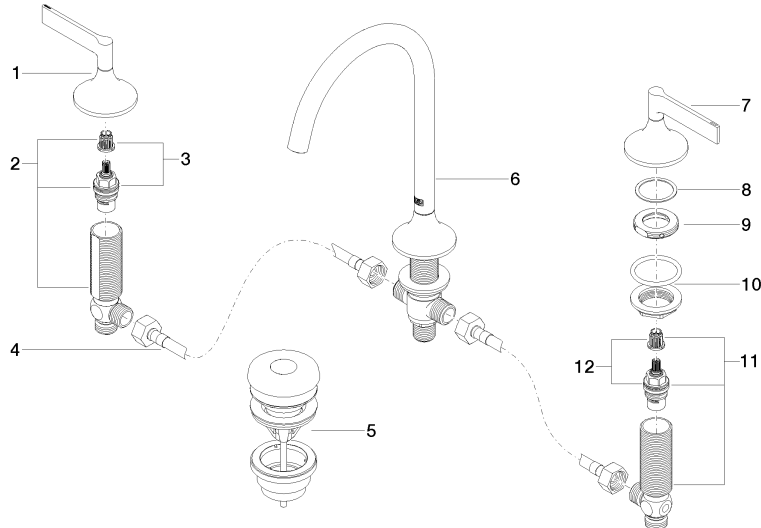

20 713 819

- 168mm projection
- pivotable spout 360°
- circular, air-enriched flow
- height of mixer 280 mm
- height up to aerator 191 mm
- hole diameter valve 32 mm
- hole diameter spout 35 mm
- rosette Ø 60 mm
- max. flow 5.7 l/min
- lead-free
- This product can help a building meet the requirements of Green Building Rating Systems, e.g. LEED®, BREEAM®, DGNB
- WRAS 2312068

Recommended miscellaneous

High pressure hoses -

- 2x 3/8" x 1/2" x 500mm high pressure hose

12 506 970 90

20 713 819

mm [inches]

Flow rate chart

Certificates

LGA_29292.

ACS_20 ACC LY 737. GDV_0400287.

WRAS_2312068.

20 713 819

Spare parts list

No.	Item Number	Name	Quantity used	Delivery time
1	90 20 80 013 00-99	handle (hot)	1	30
2	04 17 11 055 51 90	side panel	1	2
3	90 90 03 151 00 90	top	1	2
4	04 30 04 096 00 90	hose	1	2
5	10 125 970-99	Basin Waste with push fastening 1 1/4" - Brushed Dark Platinum	1	2
6	13 716 809-99	VAIA Deck-mounted basin spout without pop-up waste - Brushed Dark Platinum	1	30
7	90 20 80 012 00-99	handle (cold)	1	30
8	09 28 10 003 90	ring	2	2
9	09 24 01 028 90	ring	2	2
10	04 23 10 032 46 90	fixing set	2	2
11	04 17 11 055 50 90	side panel	1	2
12	90 90 03 150 00 90	top	1	2