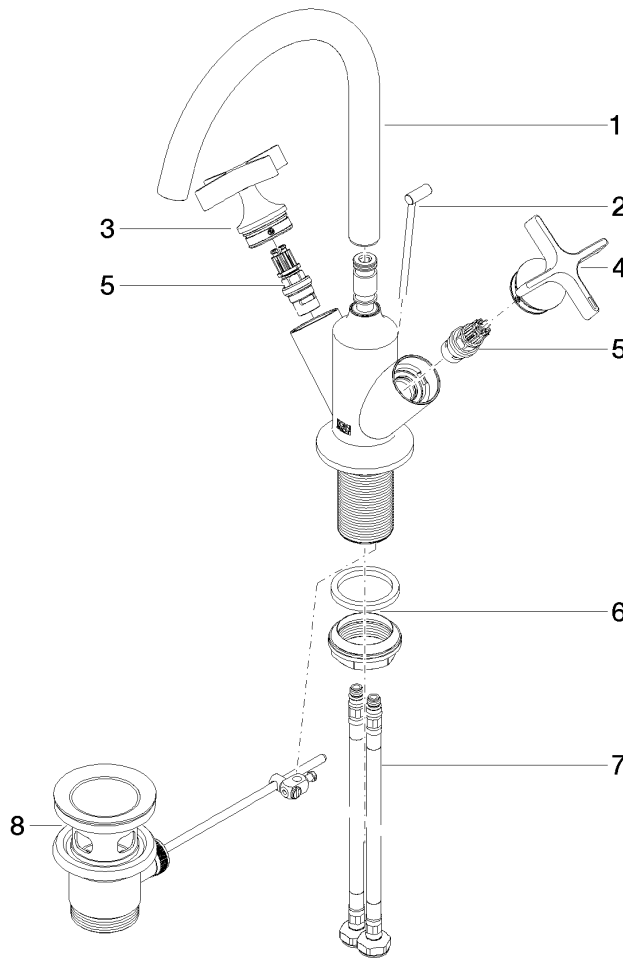

VAIA Single-hole basin mixer with pop-up waste - Brushed Durabronze (23kt Gold)

VAIA

22 513 809

- 167mm projection
- pivotable spout 360°
- circular, air-enriched flow
- height of mixer 307 mm
- height up to aerator 221 mm
- hole diameter 35 mm
- rosette Ø 60 mm
- 2x screw-in M 10 x 1 pressure hose, leak-tested
- max. flow 5.7 l/min
- lead-free
- This product can help a building meet the requirements of Green Building Rating Systems, e.g. LEED®, BREEAM®, DGNB
- WRAS 240102002

Only suitable for basins with an overflow.

	Brushed Durabronze (23kt Gold)	22 513 809-28
	Chrome	22 513 809-00
	Brushed Platinum	22 513 809-06
	Platinum	22 513 809-08
	Dark Chrome	22 513 809-19
	Brushed Bronze	22 513 809-42
	Brushed Champagne (22kt Gold)	22 513 809-46
	Champagne (22kt Gold)	22 513 809-47
	Brushed Dark Platinum	22 513 809-99

22 513 809
mm [inches]

Flow rate chart

Certificates

LGA_18920.

WRAS_240102002.

22 513 809
Parts for other
finishes can be found
here: Chrome

Spare parts list

No.	Item Number	Name	Quantity used	Delivery time
1	90 28 22 320 00-28	spout	1	20
2	04 20 89 035 80-28	pull-rod	1	20
3	90 20 66 029 01-28	handle (hot)	1	20
4	90 20 66 028 00-28	handle (cold)	1	20
5	90 90 03 175 00 90	top	2	2
6	04 23 10 044 07 90	fixing set	1	2
7	04 30 04 100 00 90	hose	2	2
8	90 11 01 001 00-28	pop-up waste	1	20