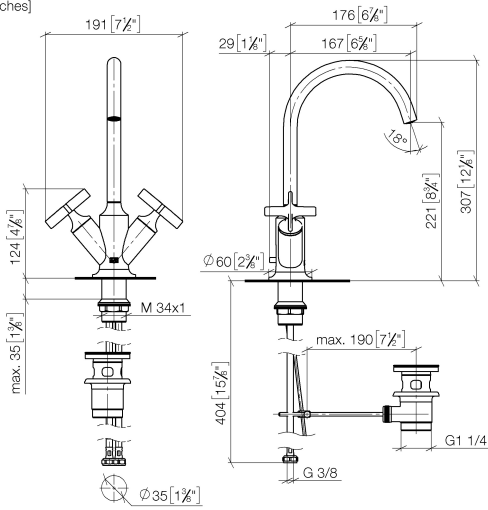

VAIA Single-hole basin mixer with pop-up waste - Brushed Durabronze (23kt Gold)

VAIA

22 513 809

- 167mm projection
- pivotable spout 360°
- circular, air-enriched flow
- height of mixer 307 mm
- height up to aerator 221 mm
- hole diameter 35 mm
- rosette Ø 60 mm
- 2x screw-in M 10 x 1 pressure hose, leak-tested
- max. flow 5.7 l/min
- lead-free
- This product can help a building meet the requirements of Green Building Rating Systems, e.g. LEED®, BREEAM®, DGNB
- WRAS 240102002

Only suitable for basins with an overflow.

	Brushed Durabronze (23kt Gold)	22 513 809-28
	Chrome	22 513 809-00
	Brushed Platinum	22 513 809-06
	Platinum	22 513 809-08
	Dark Chrome	22 513 809-19
	Brushed Bronze	22 513 809-42
	Brushed Champagne (22kt Gold)	22 513 809-46
	Champagne (22kt Gold)	22 513 809-47
	Brushed Dark Platinum	22 513 809-99

22 513 809
mm [inches]

Flow rate chart

Certificates

LGA_18920.

WRAS_240102002.

22 513 809
Parts for other
finishes can be found
here: Chrome

Spare parts list

No.	Item Number	Name	Quantity used	Delivery time
1	90 28 22 320 00-28	spout	1	20
2	04 20 89 035 80-28	pull-rod	1	20
3	90 20 66 029 01-28	handle (hot)	1	20
4	90 20 66 028 00-28	handle (cold)	1	20
5	90 90 03 175 00 90	top	2	2
6	04 23 10 044 07 90	fixing set	1	2
7	04 30 04 100 00 90	hose	2	2
8	90 11 01 001 00-28	pop-up waste	1	20