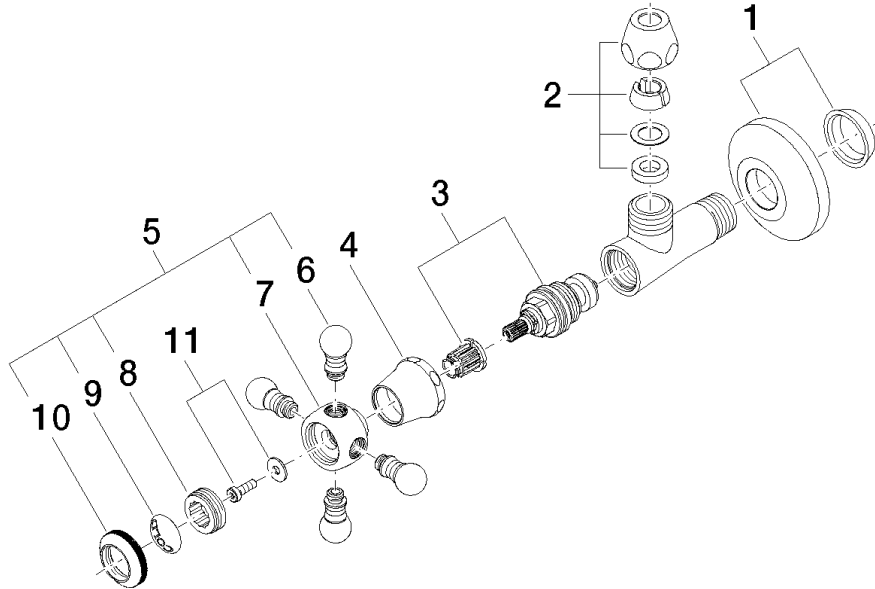

22 900 360

- rosette Ø 60 mm
- porcelain insert COLD

	Brushed Platinum	22 900 360-06
	Chrome	22 900 360-00
	Platinum	22 900 360-08
	Durabass (23kt Gold)	22 900 360-09
	Brushed Durabass (23kt Gold)	22 900 360-28
	Brushed Dark Platinum	22 900 360-99

22 900 360

Flow rate chart

22 900 360

Product version up to 5/1/2024

Product version from 5/1/2024

Parts for other
finishes can be found
here: [Chrome](#)

MADISON Angle valve - Brushed Platinum

MADISON

22 900 360

Spare parts list

Product version up to 5/1/2024

Product version from 5/1/2024

No.	Item Number	Name	Quantity used	Delivery time
	04 27 01 003 00-06	rosette	14	10