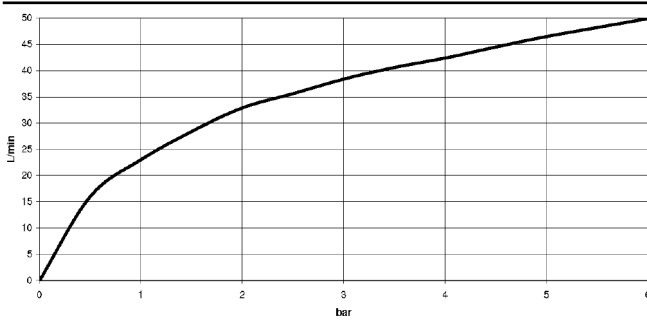

22 900 360

- rosette Ø 60 mm
- porcelain insert COLD

	Brushed Platinum	22 900 360-06
	Chrome	22 900 360-00
	Platinum	22 900 360-08
	Durabass (23kt Gold)	22 900 360-09
	Brushed Durabass (23kt Gold)	22 900 360-28
	Brushed Dark Platinum	22 900 360-99

22 900 360

Flow rate chart

22 900 360

Product version up to 5/1/2024

Product version from 5/1/2024

Parts for other
finishes can be found
here: [Chrome](#)

MADISON Angle valve - Brushed Platinum

MADISON