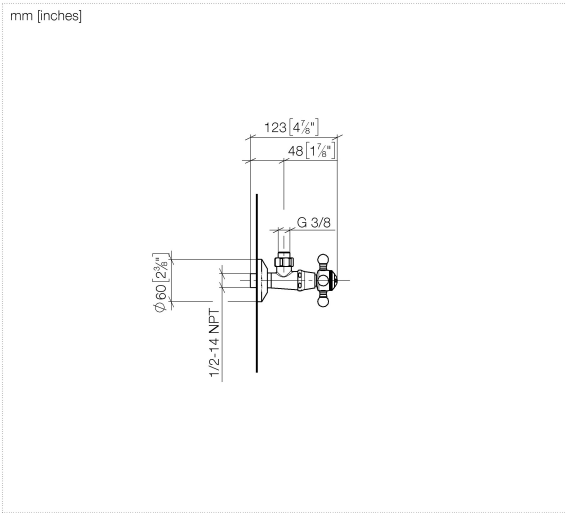

22 900 360

- rosette Ø 60 mm
- porcelain insert COLD

	Brushed Platinum	22 900 360-06
	Chrome	22 900 360-00
	Platinum	22 900 360-08
	Durabass (23kt Gold)	22 900 360-09
	Brushed Durabass (23kt Gold)	22 900 360-28
	Brushed Dark Platinum	22 900 360-99

22 900 360

Flow rate chart

22 900 360

Product version up to 5/1/2024

Product version from 5/1/2024

Parts for other
finishes can be found
here: [Chrome](#)

MADISON Angle valve - Brushed Platinum

MADISON

22 900 360

Spare parts list

Product version up to 5/1/2024

Product version from 5/1/2024

No.	Item Number	Name	Quantity used	Delivery time
	04 27 01 003 00-06	rosette	14	10