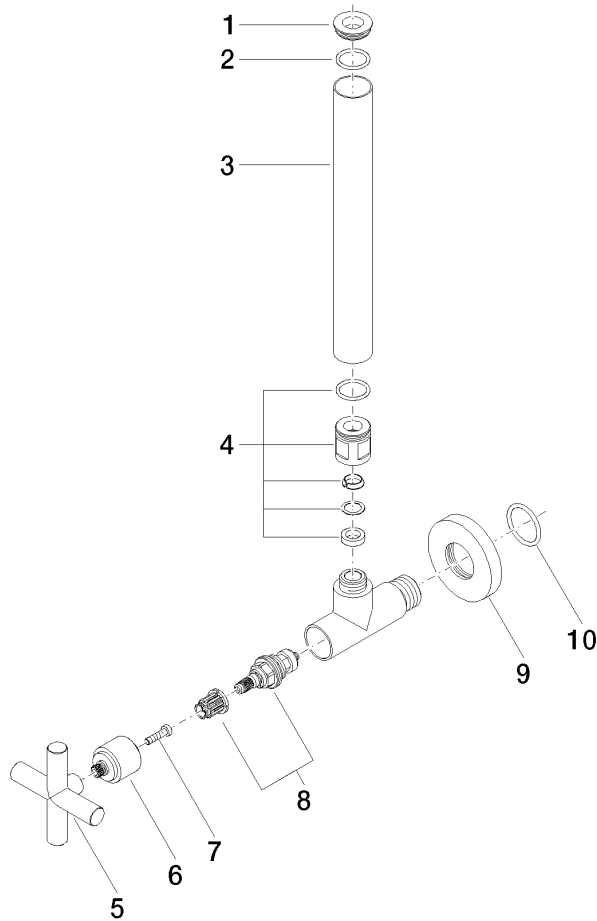

22 900 892

- rosette Ø 55 mm
- hose covering 200mm, for shortening

	Dark Chrome	22 900 892-19
	Chrome	22 900 892-00
	Brushed Platinum	22 900 892-06
	Platinum	22 900 892-08
	Brushed Durabronze (23kt Gold)	22 900 892-28
	Matte Black	22 900 892-33
	Brushed Bronze	22 900 892-42
	Brushed Champagne (22kt Gold)	22 900 892-46
	Champagne (22kt Gold)	22 900 892-47
	Brushed Dark Platinum	22 900 892-99

22 900 892

mm [inches]

Flow rate chart

22 900 892

Parts for other finishes can be found here: [Chrome](#)

Spare parts list