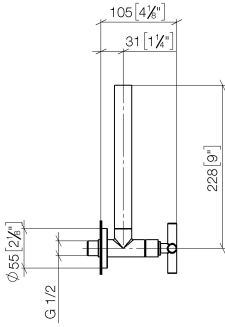

22 900 892

- rosette Ø 55 mm
- hose covering 200mm, for shortening

	Dark Chrome	22 900 892-19
	Chrome	22 900 892-00
	Brushed Platinum	22 900 892-06
	Platinum	22 900 892-08
	Brushed Durabronze (23kt Gold)	22 900 892-28
	Matte Black	22 900 892-33
	Brushed Bronze	22 900 892-42
	Brushed Champagne (22kt Gold)	22 900 892-46
	Champagne (22kt Gold)	22 900 892-47
	Brushed Dark Platinum	22 900 892-99

22 900 892

mm [inches]

Flow rate chart

22 900 892

Parts for other finishes can be found here: [Chrome](#)

Spare parts list