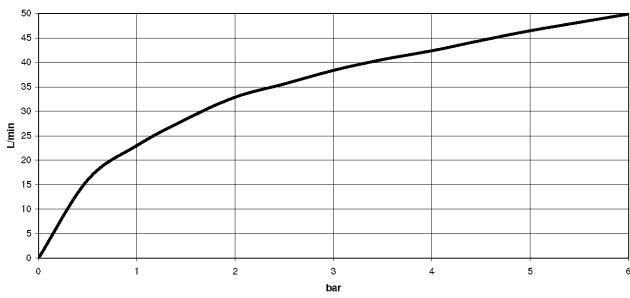

22 900 892

- rosette Ø 55 mm
- hose covering 200mm, for shortening

	Dark Chrome	22 900 892-19
	Chrome	22 900 892-00
	Brushed Platinum	22 900 892-06
	Platinum	22 900 892-08
	Brushed Durabronze (23kt Gold)	22 900 892-28
	Matte Black	22 900 892-33
	Brushed Bronze	22 900 892-42
	Brushed Champagne (22kt Gold)	22 900 892-46
	Champagne (22kt Gold)	22 900 892-47
	Brushed Dark Platinum	22 900 892-99

22 900 892

mm [inches]

Flow rate chart

22 900 892

Parts for other finishes can be found here: [Chrome](#)

Spare parts list