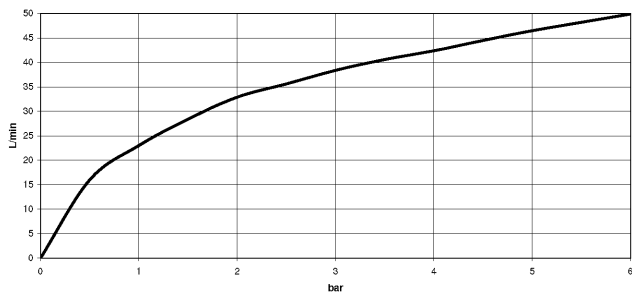

22 900 892

- rosette Ø 55 mm
- hose covering 200mm, for shortening

	Matte Black	22 900 892-33
	Chrome	22 900 892-00
	Brushed Platinum	22 900 892-06
	Platinum	22 900 892-08
	Dark Chrome	22 900 892-19
	Brushed Durabronze (23kt Gold)	22 900 892-28
	Brushed Bronze	22 900 892-42
	Brushed Champagne (22kt Gold)	22 900 892-46
	Champagne (22kt Gold)	22 900 892-47
	Brushed Dark Platinum	22 900 892-99

22 900 892

mm [inches]

Flow rate chart

22 900 892

Product version up to 5/27/2021

**Product version from 5/27/2021**

Parts for other finishes can be found here: [Chrome](#)