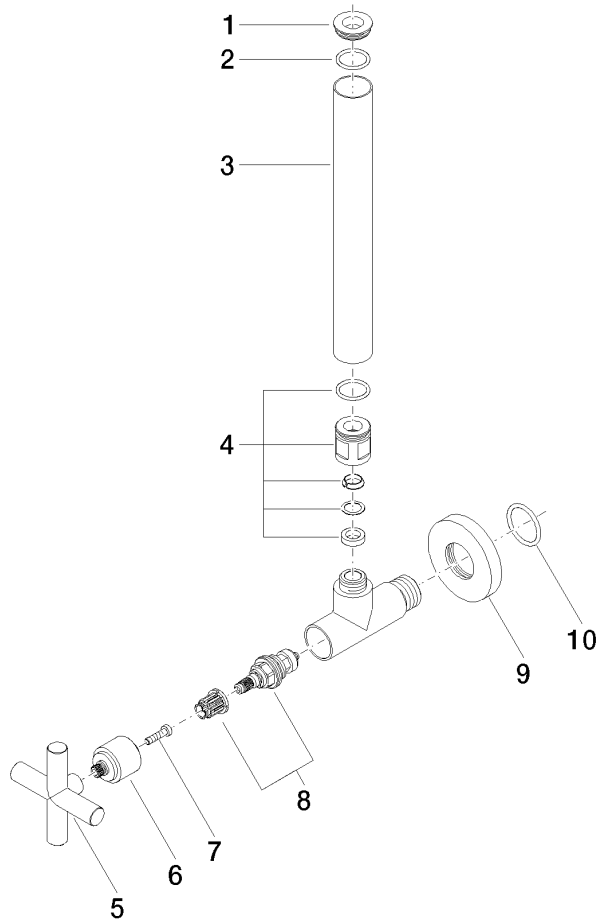

22 900 892

- rosette Ø 55 mm
- hose covering 200mm, for shortening

	Matte Black	22 900 892-33
	Chrome	22 900 892-00
	Brushed Platinum	22 900 892-06
	Platinum	22 900 892-08
	Dark Chrome	22 900 892-19
	Brushed Durabronze (23kt Gold)	22 900 892-28
	Brushed Bronze	22 900 892-42
	Brushed Champagne (22kt Gold)	22 900 892-46
	Champagne (22kt Gold)	22 900 892-47
	Brushed Dark Platinum	22 900 892-99

22 900 892

mm [inches]

Flow rate chart

22 900 892

Product version up to 5/27/2021

**Product version from 5/27/2021**

Parts for other finishes can be found here: [Chrome](#)

# TARA Angle valve - Matte Black

TARA

22 900 892

### Product version from 5/27/2021

No.	Item Number	Name	Quantity used	Delivery time
	09 21 22 000-33	nipple	10	30