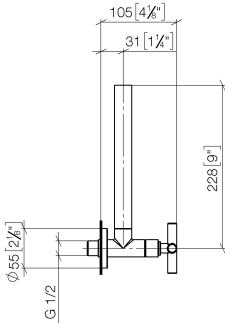

22 900 892

- rosette Ø 55 mm
- hose covering 200mm, for shortening

	Matte Black	22 900 892-33
	Chrome	22 900 892-00
	Brushed Platinum	22 900 892-06
	Platinum	22 900 892-08
	Dark Chrome	22 900 892-19
	Brushed Durabronze (23kt Gold)	22 900 892-28
	Brushed Bronze	22 900 892-42
	Brushed Champagne (22kt Gold)	22 900 892-46
	Champagne (22kt Gold)	22 900 892-47
	Brushed Dark Platinum	22 900 892-99

22 900 892

mm [inches]

Flow rate chart

22 900 892

Product version up to 5/27/2021

**Product version from 5/27/2021**

Parts for other finishes can be found here: [Chrome](#)

### Product version from 5/27/2021

No.	Item Number	Name	Quantity used	Delivery time
	09 21 22 000-33	nipple	10	30