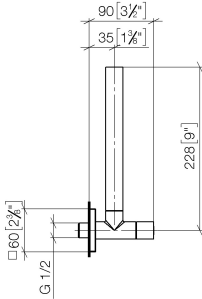

Angle valve - Chrome

IMO

22 901 782

- rosette 60 x 60 mm
- hose covering 200mm, for shortening
- 1/2" connection
- WRAS 2205004

Fits: IMO, MEM, CL.1

	Chrome	22 901 782-00
	Brushed Platinum	22 901 782-06
	Platinum	22 901 782-08
	Dark Chrome	22 901 782-19
	Brushed Durabronze (23kt Gold)	22 901 782-28
	Matte Black	22 901 782-33
	Brushed Champagne (22kt Gold)	22 901 782-46
	Champagne (22kt Gold)	22 901 782-47
	Brushed Chrome	22 901 782-93
	Brushed Dark Platinum	22 901 782-99

22 901 782

mm [inches]

Flow rate chart

Codes & Standards

Scottish Water
Byelaws

UK Water Supply
Regulations

Angle valve - Chrome

IMO

22 901 782

Certificates

WRAS_2205

22 901 782

Product version from 3/10/2014 to 5/27/2021

Product version from 5/27/2021

Parts for other
finishes can be found
here: Brushed
Platinum

Angle valve - Chrome

IMO

22 901 782

Spare parts list

Product version from 3/10/2014 to 5/27/2021

Product version from 5/27/2021

No.	Item Number	Name	Quantity used	Delivery time
	09 21 22 000-00	nipple	9	10