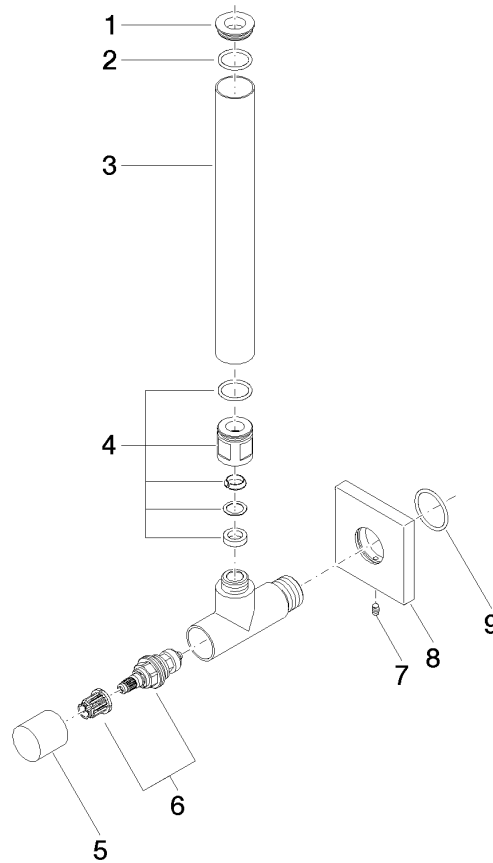

Angle valve - Chrome

IMO

22 901 782

- rosette 60 x 60 mm
- hose covering 200mm, for shortening
- 1/2" connection
- WRAS 2205004

Fits: IMO, MEM, CL.1

	Chrome	22 901 782-00
	Brushed Platinum	22 901 782-06
	Platinum	22 901 782-08
	Dark Chrome	22 901 782-19
	Brushed Durabronze (23kt Gold)	22 901 782-28
	Matte Black	22 901 782-33
	Brushed Champagne (22kt Gold)	22 901 782-46
	Champagne (22kt Gold)	22 901 782-47
	Brushed Chrome	22 901 782-93
	Brushed Dark Platinum	22 901 782-99

22 901 782

mm [inches]

Flow rate chart

Codes & Standards

Scottish Water
Byelaws

UK Water Supply
Regulations

Angle valve - Chrome

IMO

22 901 782

Certificates

WRAS_2205

22 901 782

Product version from 3/10/2014 to 5/27/2021

Product version from 5/27/2021

Parts for other
finishes can be found
here: Brushed
Platinum

Angle valve - Chrome

IMO

22 901 782

Spare parts list

Product version from 3/10/2014 to 5/27/2021

Product version from 5/27/2021

No.	Item Number	Name	Quantity used	Delivery time
	09 21 22 000-00	nipple	9	10