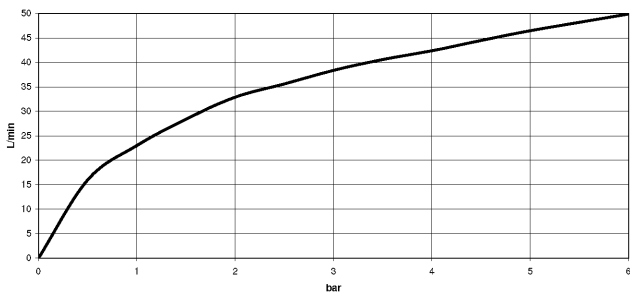

Angle valve - Chrome

IMO

22 901 782

- rosette 60 x 60 mm
- hose covering 200mm, for shortening
- 1/2" connection
- WRAS 2205004

Fits: IMO, MEM, CL.1

	Chrome	22 901 782-00
	Brushed Platinum	22 901 782-06
	Platinum	22 901 782-08
	Dark Chrome	22 901 782-19
	Brushed Durabronze (23kt Gold)	22 901 782-28
	Matte Black	22 901 782-33
	Brushed Champagne (22kt Gold)	22 901 782-46
	Champagne (22kt Gold)	22 901 782-47
	Brushed Chrome	22 901 782-93
	Brushed Dark Platinum	22 901 782-99

22 901 782

mm [inches]

Flow rate chart

Codes & Standards

Scottish Water
Byelaws

UK Water Supply
Regulations

Angle valve - Chrome

IMO