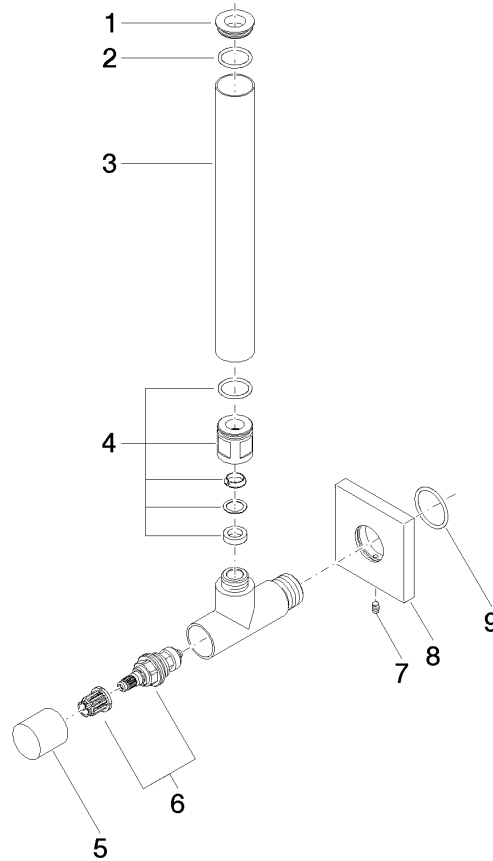

22 901 782

Parts for other
finishes can be found
here: Chrome