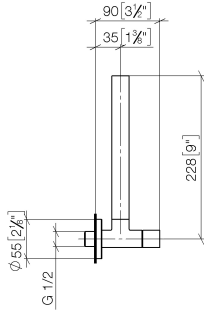

## Angle valve - Chrome

22 901 979

- rosette Ø 55 mm
- hose covering 200mm, for shortening
- WRAS 2205004

	Chrome	22 901 979-00
	Brushed Platinum	22 901 979-06
	Platinum	22 901 979-08
	Durabress (23kt Gold)	22 901 979-09
	Dark Chrome	22 901 979-19
	Brushed Durabress (23kt Gold)	22 901 979-28
	Matte Black	22 901 979-33
	Brushed Champagne (22kt Gold)	22 901 979-46
	Champagne (22kt Gold)	22 901 979-47
	Brushed Chrome	22 901 979-93
	Brushed Dark Platinum	22 901 979-99

## Angle valve - Chrome

22 901 979

mm [inches]

### Flow rate chart