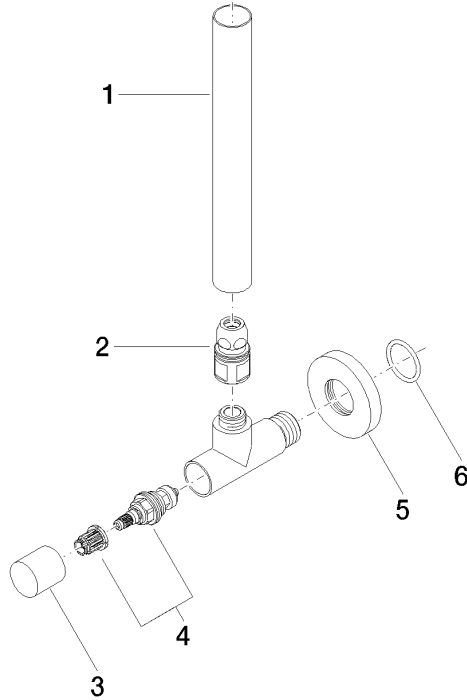

Angle valve - Chrome

22 901 979

Product version up to 5/27/2021

Product version from 5/27/2021

Parts for other finishes can be found here: [Brushed](#)
[Platinum](#)