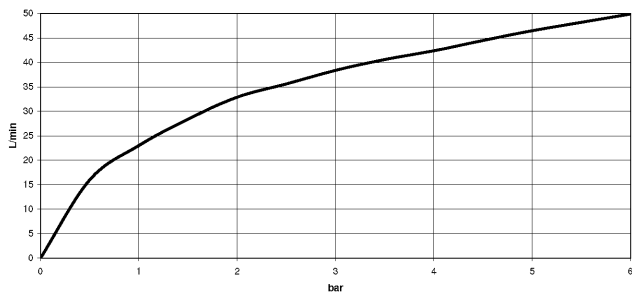

## Angle valve - Chrome

22 901 979

- rosette Ø 55 mm
- hose covering 200mm, for shortening
- WRAS 2205004

	Chrome	22 901 979-00
	Brushed Platinum	22 901 979-06
	Platinum	22 901 979-08
	Durabress (23kt Gold)	22 901 979-09
	Dark Chrome	22 901 979-19
	Brushed Durabress (23kt Gold)	22 901 979-28
	Matte Black	22 901 979-33
	Brushed Champagne (22kt Gold)	22 901 979-46
	Champagne (22kt Gold)	22 901 979-47
	Brushed Chrome	22 901 979-93
	Brushed Dark Platinum	22 901 979-99

### Flow rate chart