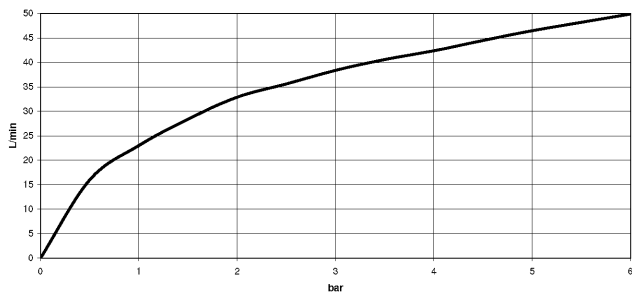

## Angle valve - Dark Chrome

22 901 979

- rosette Ø 55 mm
- hose covering 200mm, for shortening
- WRAS 2205004

	Dark Chrome	22 901 979-19
	Chrome	22 901 979-00
	Brushed Platinum	22 901 979-06
	Platinum	22 901 979-08
	Durabress (23kt Gold)	22 901 979-09
	Brushed Durabress (23kt Gold)	22 901 979-28
	Matte Black	22 901 979-33
	Brushed Champagne (22kt Gold)	22 901 979-46
	Champagne (22kt Gold)	22 901 979-47
	Brushed Chrome	22 901 979-93
	Brushed Dark Platinum	22 901 979-99

## Angle valve - Dark Chrome

22 901 979

mm [inches]

### Flow rate chart