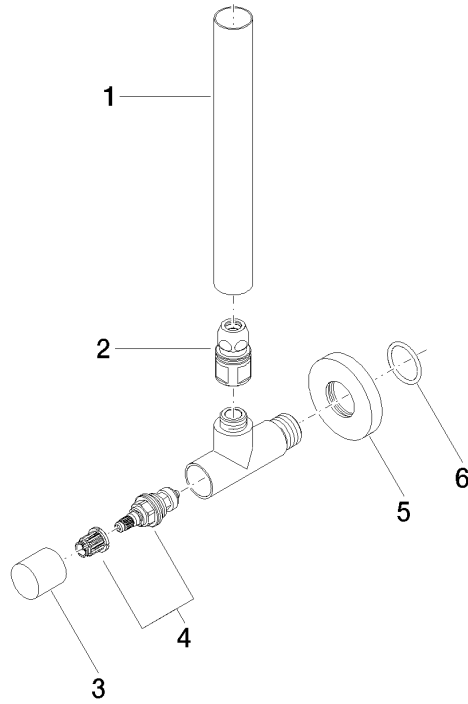

## Angle valve - Dark Chrome

22 901 979

- rosette Ø 55 mm
- hose covering 200mm, for shortening
- WRAS 2205004

	Dark Chrome	22 901 979-19
	Chrome	22 901 979-00
	Brushed Platinum	22 901 979-06
	Platinum	22 901 979-08
	Durabress (23kt Gold)	22 901 979-09
	Brushed Durabress (23kt Gold)	22 901 979-28
	Matte Black	22 901 979-33
	Brushed Champagne (22kt Gold)	22 901 979-46
	Champagne (22kt Gold)	22 901 979-47
	Brushed Chrome	22 901 979-93
	Brushed Dark Platinum	22 901 979-99

## Angle valve - Dark Chrome

---

22 901 979

Parts for other  
finishes can be found  
here: [Chrome](#)