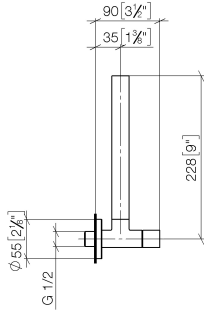

## Angle valve - Dark Chrome

22 901 979

- rosette Ø 55 mm
- hose covering 200mm, for shortening
- WRAS 2205004

	Dark Chrome	22 901 979-19
	Chrome	22 901 979-00
	Brushed Platinum	22 901 979-06
	Platinum	22 901 979-08
	Durabress (23kt Gold)	22 901 979-09
	Brushed Durabress (23kt Gold)	22 901 979-28
	Matte Black	22 901 979-33
	Brushed Champagne (22kt Gold)	22 901 979-46
	Champagne (22kt Gold)	22 901 979-47
	Brushed Chrome	22 901 979-93
	Brushed Dark Platinum	22 901 979-99

## Angle valve - Dark Chrome

22 901 979

mm [inches]

### Flow rate chart