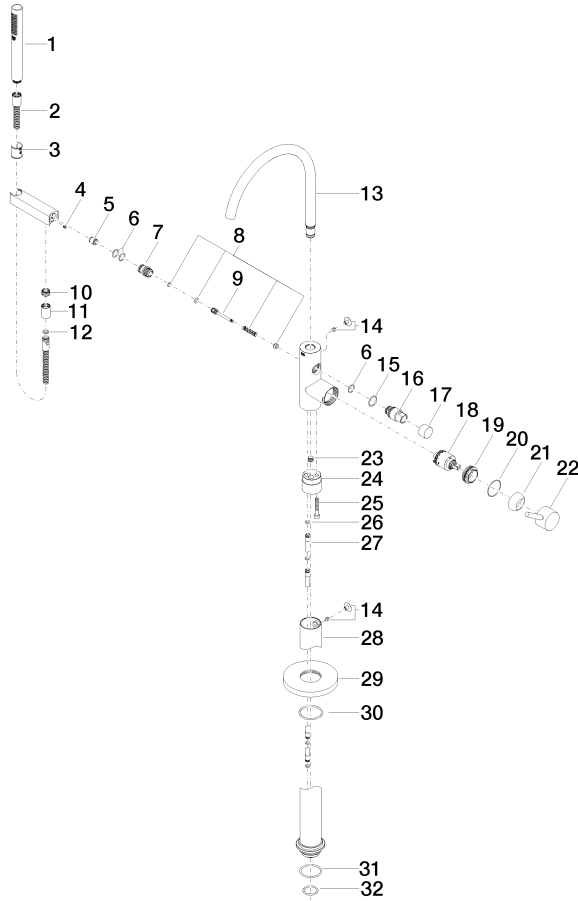

Single-lever bath mixer with stand pipe for free-standing assembly with hand shower set - Light Gold

25 863 661 Product version from 10/1/2023

Single-lever bath mixer with stand pipe for free-standing assembly with hand shower set - Light Gold

25 863 661 Product version from 10/1/2023

Spare parts list

No.	Item Number	Name	Quantity used	Delivery time
1	90 12 11 140 41-26	shower	1	30
2	90 30 02 072 00-26	Metal shower hose 1/2" x 3/8" x 1250 mm - Light Gold	1	30
3	09 18 40 118 90	sleeve	1	2
4	09 31 11 058 90	pin	1	2
5	90 23 01 141 00 90	back-flow preventer	1	2
6	90 14 10 010 00 90	seal	3	2
7	09 24 03 153 20-26	nipple	1	-
Spare part can no longer be ordered, please order the replacement item				
8	90 16 02 023 00 90	spring	1	2
9	09 31 09 102 20-26	pull-rod	1	-
Spare part can no longer be ordered, please order the replacement item				
10	09 24 03 069 90	nipple	1	2
11	90 21 02 069 00-26	cover	1	30
12	90 14 20 026 00 90	seal	1	2
13	90 28 22 327 01-26	spout	1	30
14	04 31 20 036 00 90	plug	2	2
15	09 14 10 112 90	seal	1	2
16	09 21 34 081 20-26	nipple	1	60
17	09 20 88 002-26	handle	1	60
18	90 15 05 039 00 90	cartridge	1	2
19	09 24 04 298 90	nut	1	2
20	09 14 10 037 90	seal	1	2
21	09 28 30 036-26	cover	1	60
22	90 20 66 005 00-26	handle	1	30
23	04 31 20 039 11 90	plug	1	2
24	09 24 03 152 20-26	adaptor	1	-
Spare part can no longer be ordered, please order the replacement item				
25	09 30 30 111 90	screw	1	2
26	09 14 10 139 90	seal	2	2
27	04 28 22 025 00 90	connection	2	2
28	04 28 22 030 00-26	pipe	1	60
29	09 27 88 007-26	rosette	1	60
30	90 14 10 129 00 90	seal	1	2
31	09 14 10 084 90	seal	1	2
32	09 14 10 018 90	seal	1	2