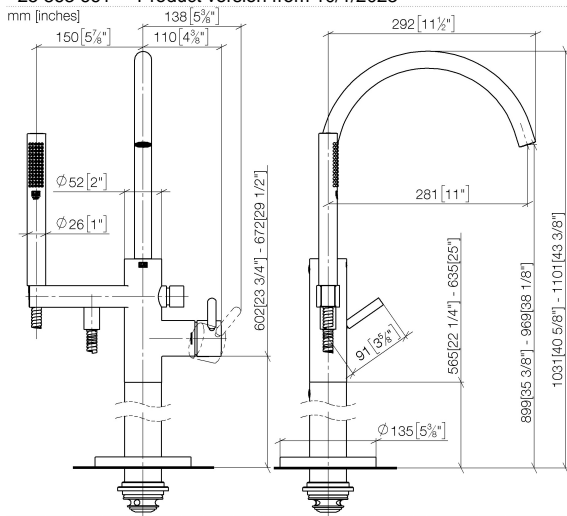

## Single-lever bath mixer with stand pipe for free-standing assembly with hand shower set - Light Gold

25 863 661 Product version from 10/1/2023

- spout: circular, air-enriched flow
- max. flow 19.5 l/min at 3 bar flow pressure
- Hand shower: COMPACT RAIN, max. flow rate 6.8 l/min (at 3 bar)
- bar-type hand shower with anti-scale system
- pivotable spout 360°
- 281mm projection
- wall bracket
- automatic bath/shower diverter
- total height 1031 - 1101 mm
- stand pipe height 565 - 635 mm
- height up to aerator 899 – 969 mm
- slide-on rosettes Ø 135 mm
- metal shower hose 1250mm with integrated anti-twist protection
- WRAS

### Required miscellaneous

**Concealed floor mounting -**

35 945 970 90

- min. recess depth mm
- max. recess depth mm

Single-lever bath mixer with stand pipe for free-standing assembly with hand shower set - Light Gold

25 863 661 Product version from 10/1/2023

Flow rate chart

Single-lever bath mixer with stand pipe for free-standing assembly with hand shower set - Light Gold

25 863 661 Product version from 10/1/2023