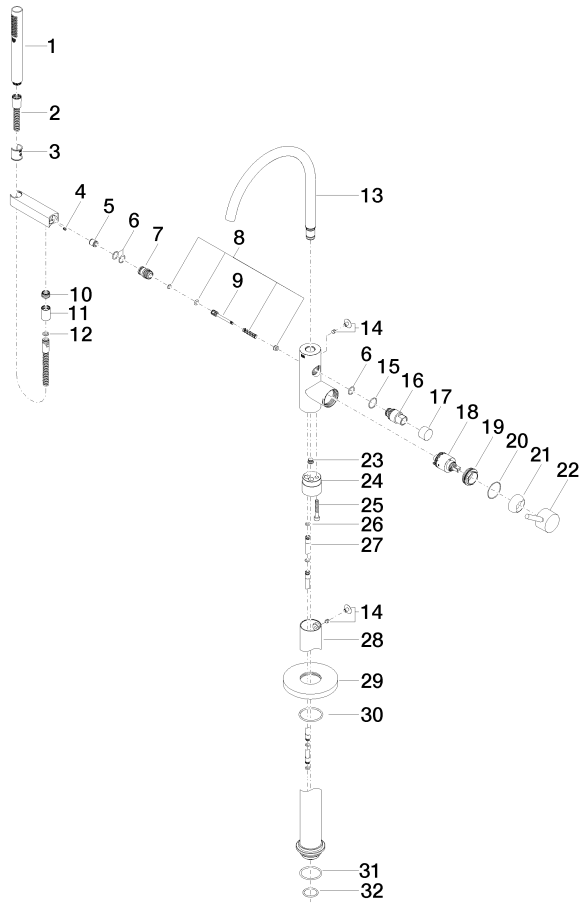

Single-lever bath mixer with stand pipe for free-standing assembly with hand shower set - Matte Black

25 863 661 Product version from 10/1/2023

Single-lever bath mixer with stand pipe for free-standing assembly with hand shower set - Matte Black

25 863 661 Product version from 10/1/2023

Spare parts list

No.	Item Number	Name	Quantity used	Delivery time
1	90 12 11 140 41-33	shower	1	30
2	90 30 02 072 00-33	Metal shower hose 1/2" x 3/8" x 1250 mm - Matte Black	1	30
3	09 18 40 118 90	sleeve	1	2
4	09 31 11 058 90	pin	1	2
5	90 23 01 141 00 90	back-flow preventer	1	2
6	90 14 10 010 00 90	seal	3	2
7	09 24 03 153 20-33	nipple	1	-
Spare part can no longer be ordered, please order the replacement item				
8	90 16 02 023 00 90	spring	1	2
9	09 31 09 102 20-33	pull-rod	1	-
Spare part can no longer be ordered, please order the replacement item				
10	09 24 03 069 90	nipple	1	2
11	90 21 02 069 00-33	cover	1	30
12	90 14 20 026 00 90	seal	1	2
13	90 28 22 327 01-33	spout	1	30
14	04 31 20 036 00 90	plug	2	2
15	09 14 10 112 90	seal	1	2
16	09 21 34 081 20-33	nipple	1	30
17	09 20 88 002-33	handle	1	30
18	90 15 05 039 00 90	cartridge	1	2
19	09 24 04 298 90	nut	1	2
20	09 14 10 037 90	seal	1	2
21	09 28 30 036-33	cover	1	30
22	90 20 66 005 00-33	handle	1	30
23	04 31 20 039 11 90	plug	1	2
24	09 24 03 152 20-33	adaptor	1	-
Spare part can no longer be ordered, please order the replacement item				
25	09 30 30 111 90	screw	1	2
26	09 14 10 139 90	seal	2	2
27	04 28 22 025 00 90	connection	2	2
28	04 28 22 030 00-33	pipe	1	30
29	09 27 88 007-33	rosette	1	30
30	90 14 10 129 00 90	seal	1	2
31	09 14 10 084 90	seal	1	2
32	09 14 10 018 90	seal	1	2