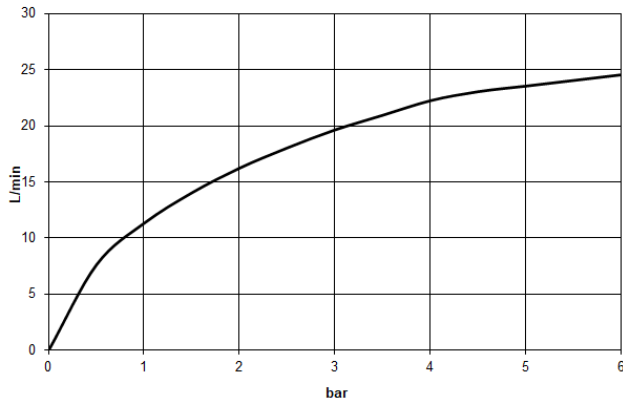

Flow rate chart

Codes & Standards

ASME A112.18.1	cUPC	DIN 4109	EN 1717
ISO 3822	Scottish Water Byelaws	UK Water Supply Regulations	Ü-Zeichen