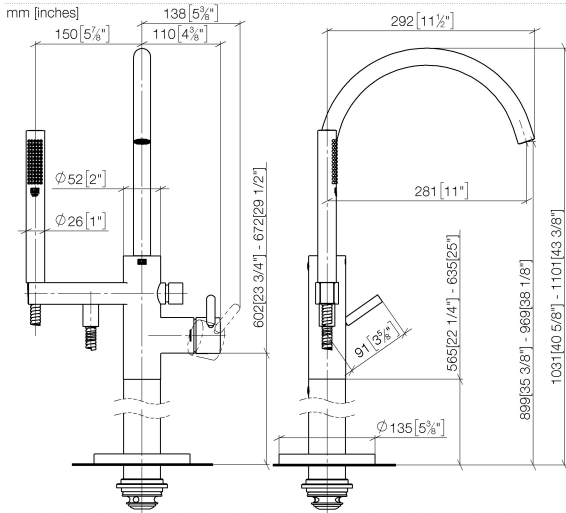

Single-lever bath mixer with stand pipe for free-standing assembly with hand shower set - Matte Black

25 863 661 Product version from 10/1/2023

- spout: circular, air-enriched flow
- max. flow 19.5 l/min at 3 bar flow pressure
- Hand shower: COMPACT RAIN, max. flow rate 6.8 l/min (at 3 bar)
- bar-type hand shower with anti-scale system
- pivotable spout 360°
- 281mm projection
- wall bracket
- automatic bath/shower diverter
- total height 1031 - 1101 mm
- stand pipe height 565 - 635 mm
- height up to aerator 899 – 969 mm
- slide-on rosettes Ø 135 mm
- metal shower hose 1250mm with integrated anti-twist protection
- WRAS

Required miscellaneous

Concealed floor mounting -

35 945 970 90

- max. recess depth mm
- min. recess depth mm

Single-lever bath mixer with stand pipe for free-standing assembly with hand shower set - Matte Black

25 863 661 Product version from 10/1/2023

Flow rate chart

Codes & Standards

ASME A112.18.1	cUPC	DIN 4109	EN 1717
ISO 3822	Scottish Water Byelaws	UK Water Supply Regulations	Ü-Zeichen

Single-lever bath mixer with stand pipe for free-standing assembly with hand shower set - Matte Black