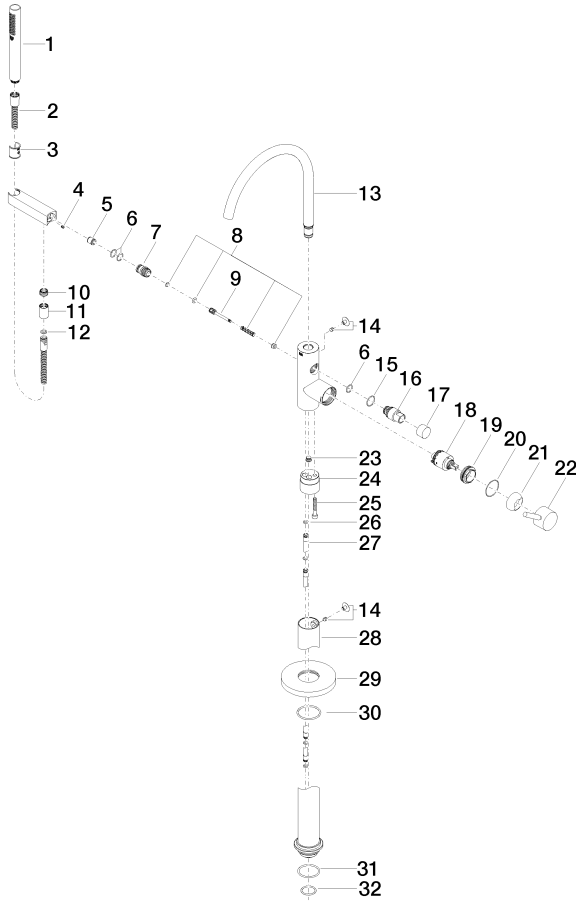

Single-lever bath mixer with stand pipe for free-standing assembly with hand shower set - Brushed Champagne (22kt Gold)

25 863 661 Product version from 10/1/2023

Single-lever bath mixer with stand pipe for free-standing assembly with hand shower set - Brushed Champagne (22kt Gold)

25 863 661 Product version from 10/1/2023

Spare parts list

No.	Item Number	Name	Quantity used	Delivery time
1	90 12 11 140 41-46	shower	1	30
2	90 30 02 072 00-46	Metal shower hose 1/2" x 3/8" x 1250 mm - Brushed Champagne (22kt Gold)	1	30
3	09 18 40 118 90	sleeve	1	2
4	09 31 11 058 90	pin	1	2
5	90 23 01 141 00 90	back-flow preventer	1	2
6	90 14 10 010 00 90	seal	3	2
7	09 24 03 153 20-46	nipple	1	-
Spare part can no longer be ordered, please order the replacement item				
8	90 16 02 023 00 90	spring	1	2
9	09 31 09 102 20-46	pull-rod	1	-
Spare part can no longer be ordered, please order the replacement item				
10	09 24 03 069 90	nipple	1	2
11	90 21 02 069 00-46	cover	1	30
12	90 14 20 026 00 90	seal	1	2
13	90 28 22 327 01-46	spout	1	30
14	04 31 20 036 00 90	plug	2	2
15	09 14 10 112 90	seal	1	2
16	09 21 34 081 20-46	nipple	1	30
17	09 20 88 002-46	handle	1	30
18	90 15 05 039 00 90	cartridge	1	2
19	09 24 04 298 90	nut	1	2
20	09 14 10 037 90	seal	1	2
21	09 28 30 036-46	cover	1	30
22	90 20 66 005 00-46	handle	1	30
23	04 31 20 039 11 90	plug	1	2
24	09 24 03 152 20-46	adaptor	1	-
Spare part can no longer be ordered, please order the replacement item				
25	09 30 30 111 90	screw	1	2
26	09 14 10 139 90	seal	2	2
27	04 28 22 025 00 90	connection	2	2
28	04 28 22 030 00-46	pipe	1	30
29	09 27 88 007-46	rosette	1	30
30	90 14 10 129 00 90	seal	1	2
31	09 14 10 084 90	seal	1	2
32	09 14 10 018 90	seal	1	2