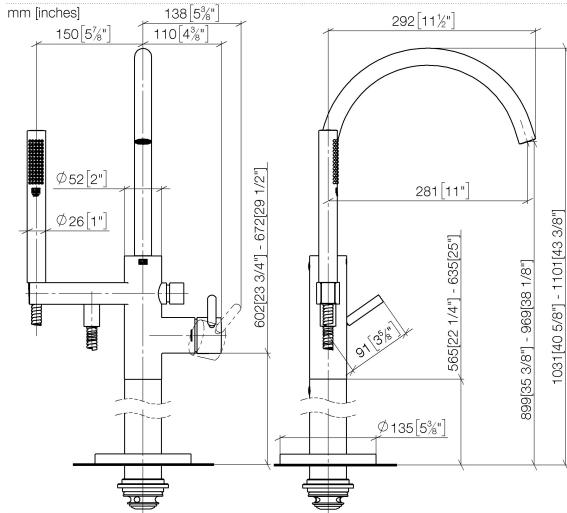

Single-lever bath mixer with stand pipe for free-standing assembly with hand shower set - Brushed Champagne (22kt Gold)

25 863 661 Product version from 10/1/2023

- spout: circular, air-enriched flow
- max. flow 19.5 l/min at 3 bar flow pressure
- Hand shower: COMPACT RAIN, max. flow rate 6.8 l/min (at 3 bar)
- bar-type hand shower with anti-scale system
- pivotable spout 360°
- 281mm projection
- wall bracket
- automatic bath/shower diverter
- total height 1031 - 1101 mm
- stand pipe height 565 - 635 mm
- height up to aerator 899 – 969 mm
- slide-on rosettes Ø 135 mm
- metal shower hose 1250mm with integrated anti-twist protection
- WRAS

Required miscellaneous

Concealed floor mounting -

35 945 970 90

- min. recess depth mm
- max. recess depth mm

Single-lever bath mixer with stand pipe for free-standing assembly with hand shower set - Brushed Champagne (22kt Gold)

25 863 661 Product version from 10/1/2023

Flow rate chart

Codes & Standards

ASME A112.18.1

cUPC

Single-lever bath mixer with stand pipe for free-standing assembly with hand shower set - Brushed Champagne (22kt Gold)