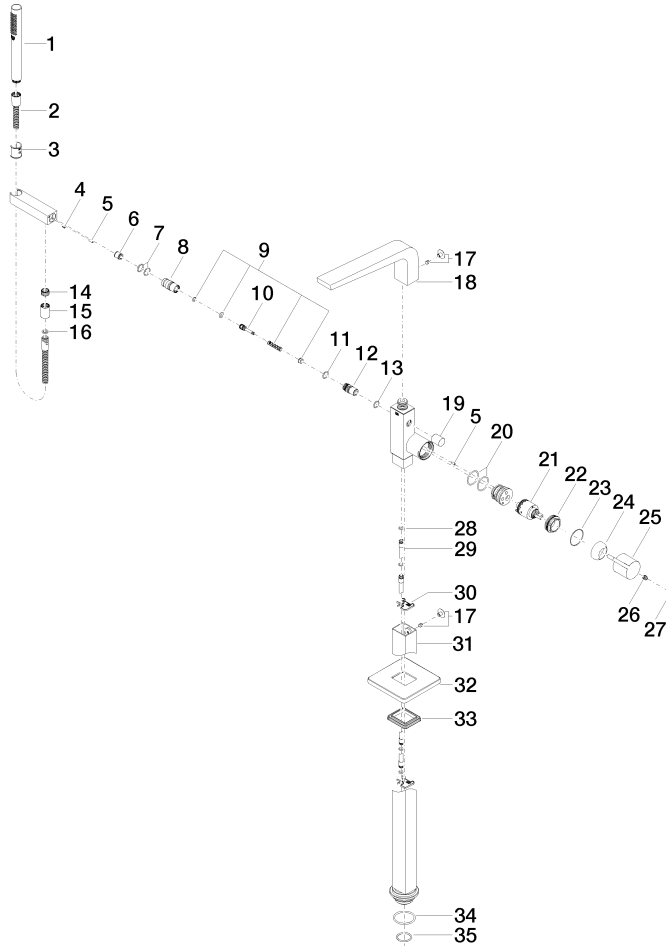

**CL.1 Single-lever bath mixer with stand pipe for free-standing assembly with hand shower set - Dark Chrome**

CL.1

25 863 705

- 238mm projection
- rectangular spray pattern with 55 individual jets
- max. spout flow rate 24.6 l/min
- Hand shower: COMPACT RAIN, max. flow rate 6.8 l/min (at 3 bar)
- bar-type hand shower with anti-scale system
- wall bracket
- automatic bath/shower diverter
- total height 935 - 1005 mm
- stand pipe height 598 - 668 mm
- height up to aerator 852 – 922 mm
- push-on rosette 131 x 131 mm
- metal shower hose 1250mm with integrated anti-twist protection

CL.1

25 863 705  
mm [inches]

**Flow rate chart**

**Codes & Standards**

EN 1717

CL.1 Single-lever bath mixer with stand pipe for free-standing assembly with  
hand shower set - Dark Chrome

---

CL.1

25 863 705

Certificates

---

Belgaqua\_24-003-2

25 863 705

**Product version from 7/1/2023**

Parts for other finishes can be found here: [Chrome](#)

CL.1 Single-lever bath mixer with stand pipe for free-standing assembly with hand shower set - Dark Chrome

CL.1

25 863 705

**Spare parts list**

**Product version from 7/1/2023**

No.	Item Number	Name	Quantity used	Delivery time
	90 12 11 140 30-19	shower	43	20