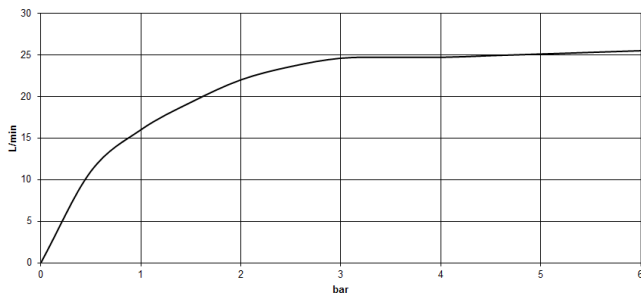

**CL.1 Single-lever bath mixer with stand pipe for free-standing assembly with hand shower set - Dark Chrome**

CL.1

25 863 705

- 238mm projection
- rectangular spray pattern with 55 individual jets
- max. spout flow rate 24.6 l/min
- Hand shower: COMPACT RAIN, max. flow rate 6.8 l/min (at 3 bar)
- bar-type hand shower with anti-scale system
- wall bracket
- automatic bath/shower diverter
- total height 935 - 1005 mm
- stand pipe height 598 - 668 mm
- height up to aerator 852 – 922 mm
- push-on rosette 131 x 131 mm
- metal shower hose 1250mm with integrated anti-twist protection

CL.1

25 863 705  
mm [inches]

**Flow rate chart**

**Codes & Standards**

EN 1717

CL.1 Single-lever bath mixer with stand pipe for free-standing assembly with  
hand shower set - Dark Chrome

---

CL.1