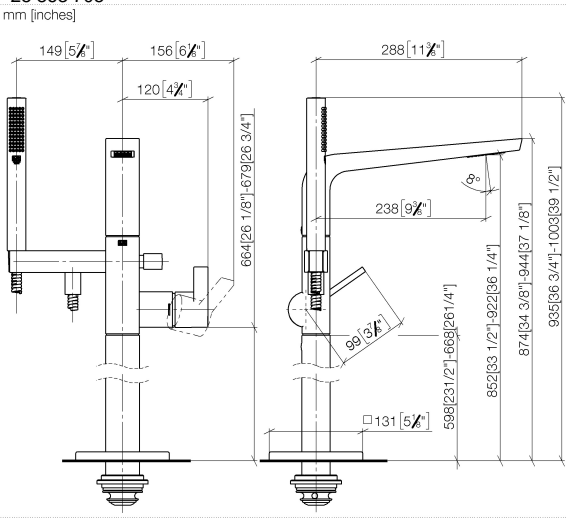

**CL.1 Single-lever bath mixer with stand pipe for free-standing assembly with hand shower set - Dark Chrome**

CL.1

25 863 705

- 238mm projection
- rectangular spray pattern with 55 individual jets
- max. spout flow rate 24.6 l/min
- Hand shower: COMPACT RAIN, max. flow rate 6.8 l/min (at 3 bar)
- bar-type hand shower with anti-scale system
- wall bracket
- automatic bath/shower diverter
- total height 935 - 1005 mm
- stand pipe height 598 - 668 mm
- height up to aerator 852 – 922 mm
- push-on rosette 131 x 131 mm
- metal shower hose 1250mm with integrated anti-twist protection

	Dark Chrome	25 863 705-19
	Chrome	25 863 705-00
	Brushed Platinum	25 863 705-06
	Brushed Champagne (22kt Gold)	25 863 705-46
	Champagne (22kt Gold)	25 863 705-47
	Brushed Dark Platinum	25 863 705-99

**CL.1 Single-lever bath mixer with stand pipe for free-standing assembly with hand shower set - Dark Chrome**

CL.1

25 863 705  
mm [inches]

**Flow rate chart**

**Codes & Standards**

EN 1717

CL.1 Single-lever bath mixer with stand pipe for free-standing assembly with  
hand shower set - Dark Chrome

---

CL.1

25 863 705

Certificates

---

Belgaqua\_24-003-2

25 863 705

**Product version from 7/1/2023**

Parts for other finishes can be found here: [Chrome](#)

CL.1 Single-lever bath mixer with stand pipe for free-standing assembly with hand shower set - Dark Chrome