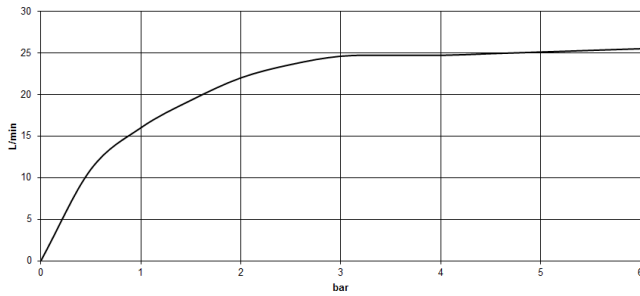

CYO Single-lever bath mixer with stand pipe for free-standing assembly with hand shower set - Dark Chrome

CYO

25 863 811

mm [inches]

Flow rate chart

CYO Single-lever bath mixer with stand pipe for free-standing assembly with hand shower set - Dark Chrome