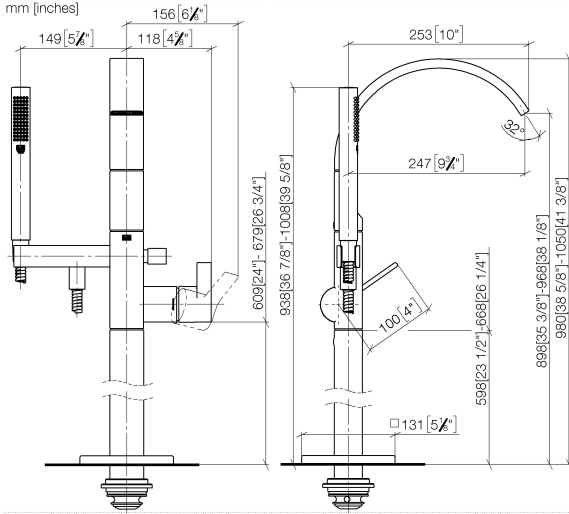

CYO Single-lever bath mixer with stand pipe for free-standing assembly with hand shower set - Dark Chrome

CYO

25 863 811

- 253mm projection
- rectangular, air-enriched flow
- max. spout flow rate 26.5 l/min
- Hand shower: COMPACT RAIN, max. flow rate 6.8 l/min (at 3 bar)
- bar-type hand shower with anti-scale system
- wall bracket
- automatic bath/shower diverter
- total height 980 - 1050 mm
- stand pipe height 598 - 668 mm
- height up to aerator 903 – 973 mm
- push-on rosette 131 x 131 mm
- metal shower hose 1250mm with integrated anti-twist protection
- WRAS 2201043

CYO Single-lever bath mixer with stand pipe for free-standing assembly with hand shower set - Dark Chrome

CYO

25 863 811

mm [inches]

Flow rate chart

CYO Single-lever bath mixer with stand pipe for free-standing assembly with hand shower set - Dark Chrome