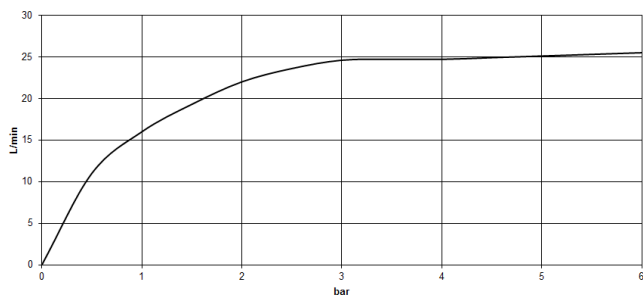

Flow rate chart

Certificates

LGA_38119.

WRAS_2201043.

Belgaqua_21-376-27_1.