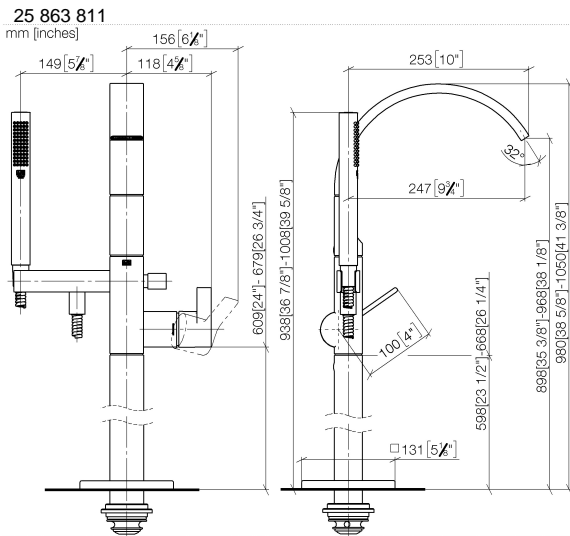

Flow rate chart

Certificates

LGA_38119.

WRAS_2201043.

Belgaqua_21-376-27_1.