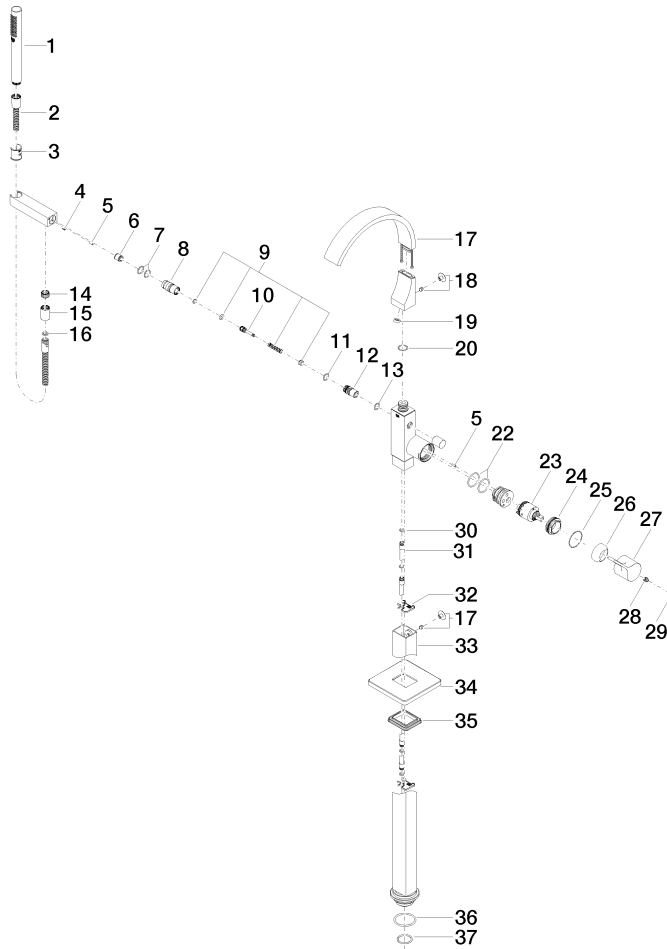

CYO Single-lever bath mixer with stand pipe for free-standing assembly with hand shower set - Brushed Durabronz (23kt Gold)

CYO

25 863 811

Parts for other finishes can be found here: [Chrome](#)

CYO Single-lever bath mixer with stand pipe for free-standing assembly with hand shower set - Brushed Durabron (23kt Gold)

CYO

25 863 811

Spare parts list

No.	Item Number	Name	Quantity used	Delivery time
1	90 12 11 140 30-28	shower	1	20
2	90 30 02 072 00-28	Metal shower hose 1/2" x 3/8" x 1250 mm - Brushed Durabron (23kt Gold)	1	20
3	09 18 40 118 90	sleeve	1	2
4	09 31 11 058 90	pin	1	2
5	09 31 11 040 90	pin	3	2
6	90 23 01 141 00 90	back-flow preventer	1	2
7	90 14 10 010 00 90	seal	2	2
8	09 24 03 130-00	nipple	1	10
9	90 16 02 023 00 90	spring	1	2
10	09 31 09 094 20-28	pull-rod	1	60
11	90 14 10 055 00 90	seal	1	2
12	09 21 34 080-28	nipple	1	60
13	90 14 10 033 00 90	seal	1	2
14	09 24 03 069 90	nipple	1	2
15	90 21 02 069 00-28	cover	1	20
16	90 14 20 026 00 90	seal	1	2
17	90 11 70 011 00-28	spout	1	20
18	04 31 20 034 00 90	plug	2	2
19	09 23 01 057 90	flow reducer	1	2
20	09 14 10 031 90	seal	2	2
21	09 14 10 148 90	seal	1	2
22	90 15 05 039 00 90	cartridge	1	2
23	09 24 04 298 90	nut	1	2
24	09 14 10 037 90	seal	1	2
25	09 28 30 036-28	cover	1	20
26	09 20 80 022-28	handle	1	20
27	90 31 11 030 00 90	pin	1	2
28	90 31 20 087 00-28	plug	1	20
29	09 14 10 139 90	seal	4	2
30	04 28 22 025 00 90	connection	2	2
31	09 20 93 051 90	holder	2	2
32	04 28 22 024 00-28	pipe	1	60
33	09 27 71 011-28	rosette	1	60
34	09 14 03 107 90	seal	1	2
35	09 14 10 084 90	seal	1	2
36	09 14 10 018 90	seal	1	2