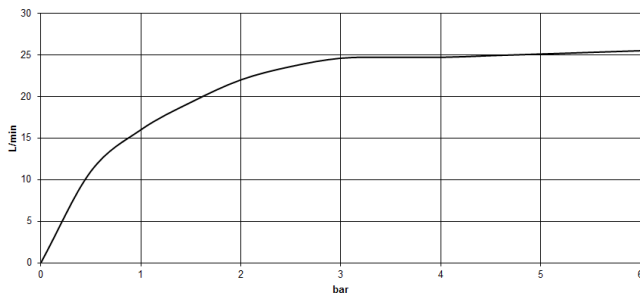

CYO Single-lever bath mixer with stand pipe for free-standing assembly with hand shower set - Brushed Dark Platinum

CYO

25 863 811

- 253mm projection
- rectangular, air-enriched flow
- max. spout flow rate 26.5 l/min
- Hand shower: COMPACT RAIN, max. flow rate 6.8 l/min (at 3 bar)
- bar-type hand shower with anti-scale system
- wall bracket
- automatic bath/shower diverter
- total height 980 - 1050 mm
- stand pipe height 598 - 668 mm
- height up to aerator 903 – 973 mm
- push-on rosette 131 x 131 mm
- metal shower hose 1250mm with integrated anti-twist protection
- WRAS 2201043

CYO

Flow rate chart

Codes & Standards

ASME A112.18.1	cUPC	DIN 4109	EN 1717
ISO 3822	Scottish Water Byelaws	UK Water Supply Regulations	Ü-Zeichen

CYO Single-lever bath mixer with stand pipe for free-standing assembly with hand shower set - Brushed Dark Platinum