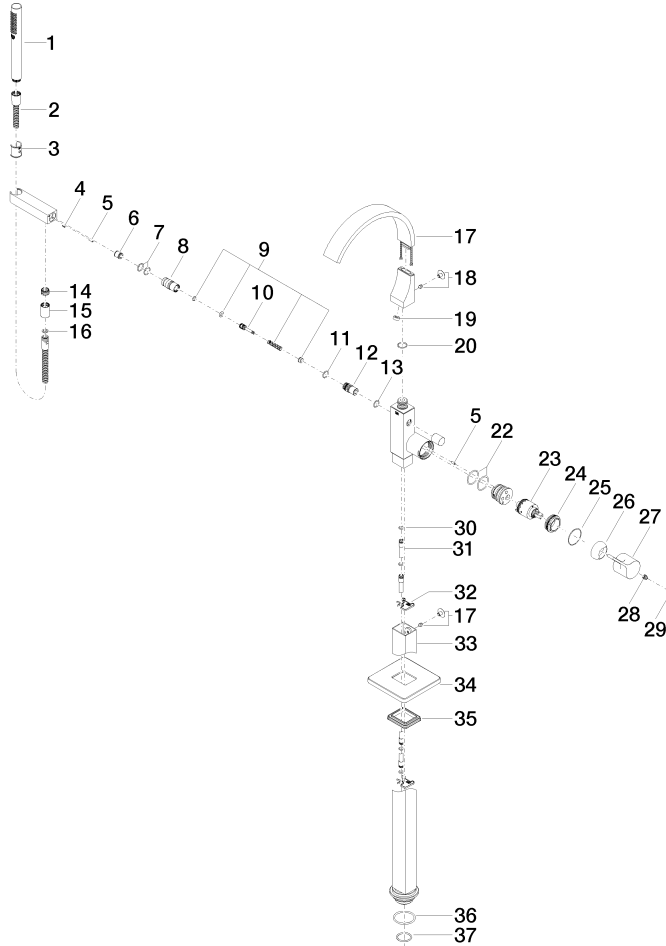

CYO Single-lever bath mixer with stand pipe for free-standing assembly with hand shower set - Brushed Dark Platinum

25 863 811

Parts for other finishes can be found here: [Chrome](#)