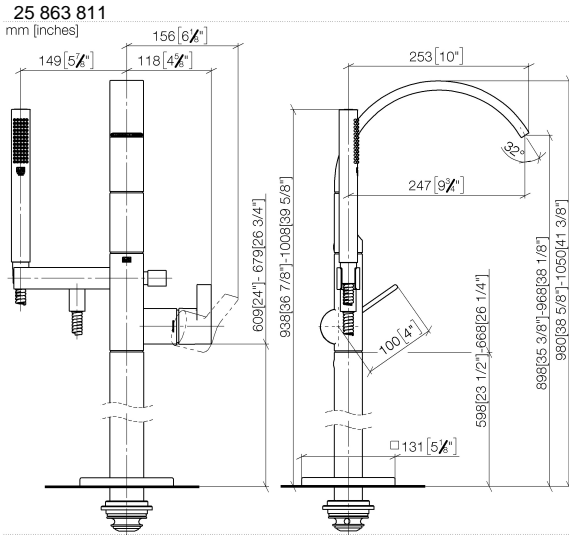

CYO Single-lever bath mixer with stand pipe for free-standing assembly with hand shower set - Brushed Dark Platinum

CYO

25 863 811

- 253mm projection
- rectangular, air-enriched flow
- max. spout flow rate 26.5 l/min
- Hand shower: COMPACT RAIN, max. flow rate 6.8 l/min (at 3 bar)
- bar-type hand shower with anti-scale system
- wall bracket
- automatic bath/shower diverter
- total height 980 - 1050 mm
- stand pipe height 598 - 668 mm
- height up to aerator 903 – 973 mm
- push-on rosette 131 x 131 mm
- metal shower hose 1250mm with integrated anti-twist protection
- WRAS 2201043

	Brushed Dark Platinum	25 863 811-99
	Chrome	25 863 811-00
	Brushed Platinum	25 863 811-06
	Dark Chrome	25 863 811-19
	Brushed Durabronze (23kt Gold)	25 863 811-28

CYO Single-lever bath mixer with stand pipe for free-standing assembly with hand shower set - Brushed Dark Platinum

CYO

Flow rate chart

Codes & Standards

ASME A112.18.1	cUPC	DIN 4109	EN 1717
ISO 3822	Scottish Water Byelaws	UK Water Supply Regulations	Ü-Zeichen

CYO Single-lever bath mixer with stand pipe for free-standing assembly with hand shower set - Brushed Dark Platinum