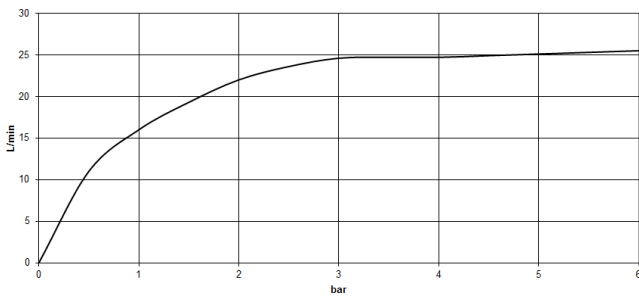

Required miscellaneous

- Concealed floor mounting -**
- max. recess depth 160 mm
 - min. recess depth 80 mm

35 944 970 90

**VAIA Two-hole bath mixer for free-standing assembly with hand shower set -
Brushed Platinum**

VAIA

25 943 809
mm [inches]

Flow rate chart

Codes & Standards

ASME A112.18.1

cUPC

DIN 4109

EN 1717