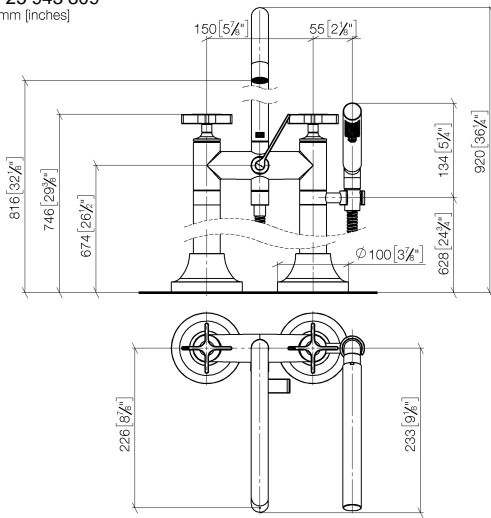

**VAIA Two-hole bath mixer for free-standing assembly with hand shower set -
Brushed Platinum**

VAIA

25 943 809

- spout: circular, air-enriched flow
 - max. flow 24.6 l/min at 3 bar flow pressure
 - Hand shower: COMPACT RAIN, max. flow rate 6.8 l/min (at 3 bar)
 - hand shower with anti-scale system
 - 221mm projection
 - pivotable spout 360°
 - rotary diverter for bath/shower
 - total height 920 mm
 - stand pipes height 628 mm
 - height up to aerator 816 mm
 - slide-on rosettes Ø 100 mm
 - gauge 150 mm
 - metal shower hose 1250mm with integrated anti-twist protection
 - pivotable shower holder on the right foot
 - WRAS 240502008, 1802014
- Intrinsic protection against back flow.**

Required miscellaneous

- Concealed floor mounting -**
- max. recess depth 160 mm
 - min. recess depth 80 mm

35 944 970 90

**VAIA Two-hole bath mixer for free-standing assembly with hand shower set -
Brushed Platinum**

VAIA

25 943 809
mm [inches]

Flow rate chart

Codes & Standards

ASME A112.18.1

cUPC

DIN 4109

EN 1717

ISO 3822

Scottish Water
Byelaws

UK Water Supply
Regulations

Ü-Zeichen

VAIA Two-hole bath mixer for free-standing assembly with hand shower set -
Brushed Platinum

VAIA

25 943 809

Certificates