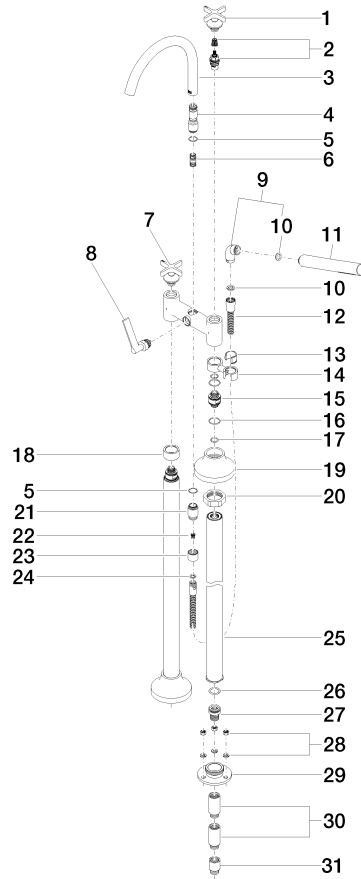

**VAIA Two-hole bath mixer for free-standing assembly with hand shower set -
Brushed Platinum**

VAIA

25 943 809

- spout: circular, air-enriched flow
 - max. flow 24.6 l/min at 3 bar flow pressure
 - Hand shower: COMPACT RAIN, max. flow rate 6.8 l/min (at 3 bar)
 - hand shower with anti-scale system
 - 221mm projection
 - pivotable spout 360°
 - rotary diverter for bath/shower
 - total height 920 mm
 - stand pipes height 628 mm
 - height up to aerator 816 mm
 - slide-on rosettes Ø 100 mm
 - gauge 150 mm
 - metal shower hose 1250mm with integrated anti-twist protection
 - pivotable shower holder on the right foot
 - WRAS 240502008, 1802014
- Intrinsic protection against back flow.**

Required miscellaneous

- Concealed floor mounting -**
- max. recess depth 160 mm
 - min. recess depth 80 mm

35 944 970 90

**VAIA Two-hole bath mixer for free-standing assembly with hand shower set -
Brushed Platinum**

IAPMO_4976

Belgauqa_22_276_2 LGA_29

WRAS_240502

**VAIA Two-hole bath mixer for free-standing assembly with hand shower set -
Brushed Platinum**

VAIA

25 943 809

Product version from 3/13/2017 to 5/27/2021

Product version from 5/27/2021

VAIA Two-hole bath mixer for free-standing assembly with hand shower set -
Brushed Platinum

VAIA

25 943 809

Spare parts list

Product version from 3/13/2017 to 5/27/2021

Product version from 5/27/2021

No.	Item Number	Name	Quantity used	Delivery time
	90 20 80 010 01-06	handle (cold)	53	10