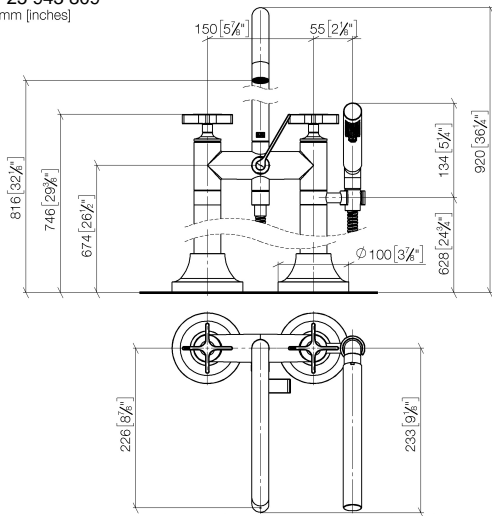

**VAIA Two-hole bath mixer for free-standing assembly with hand shower set -
Brushed Dark Platinum**

VAIA

25 943 809

- spout: circular, air-enriched flow
 - max. flow 24.6 l/min at 3 bar flow pressure
 - Hand shower: COMPACT RAIN, max. flow rate 6.8 l/min (at 3 bar)
 - hand shower with anti-scale system
 - 221mm projection
 - pivotable spout 360°
 - rotary diverter for bath/shower
 - total height 920 mm
 - stand pipes height 628 mm
 - height up to aerator 816 mm
 - slide-on rosettes Ø 100 mm
 - gauge 150 mm
 - metal shower hose 1250mm with integrated anti-twist protection
 - pivotable shower holder on the right foot
 - WRAS 240502008, 1802014
- Intrinsic protection against back flow.**

Required miscellaneous

Concealed floor mounting -

35 944 970 90

- max. recess depth 160 mm
- min. recess depth 80 mm

**VAIA Two-hole bath mixer for free-standing assembly with hand shower set -
Brushed Dark Platinum**

VAIA

25 943 809
mm [inches]

Flow rate chart

Certificates

Belgauqa_22_276_2 LGA_29294.
7_2.

IAPMO_4976 (4).

WRAS_240502008.

VAIA Two-hole bath mixer for free-standing assembly with hand shower set -
Brushed Dark Platinum