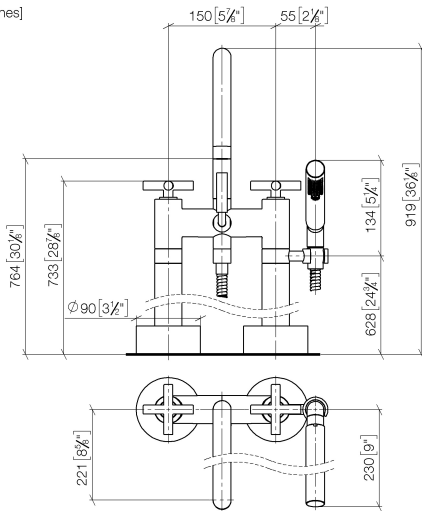

**TARA Two-hole bath mixer for free-standing assembly with hand shower set -  
Matte Black**

25 943 892 Product version from 5/27/2021

- 220mm projection
  - pivotable spout 180°
  - Hand shower: COMPACT RAIN, max. flow rate 6.8 l/min (at 3 bar)
  - spout: circular, air-enriched flow
  - hand shower with anti-scale system
  - rotary diverter for bath/shower
  - total height 920 mm
  - stand pipes height 628 mm
  - height up to aerator 765 mm
  - slide-on rosettes Ø 90 mm
  - gauge 150 mm
  - metal shower hose 1250mm with integrated anti-twist protection
  - pivotable shower holder on the right foot
  - max. flow 22 l/min at 3 bar flow pressure
  - WRAS
- Intrinsic protection against back flow.**

**Required miscellaneous**

- Concealed floor mounting -** 35 944 970 90
- max. recess depth mm
  - min. recess depth mm

## TARA Two-hole bath mixer for free-standing assembly with hand shower set - Matte Black

25 943 892 Product version from 5/27/2021

mm [inches]

### Flow rate chart