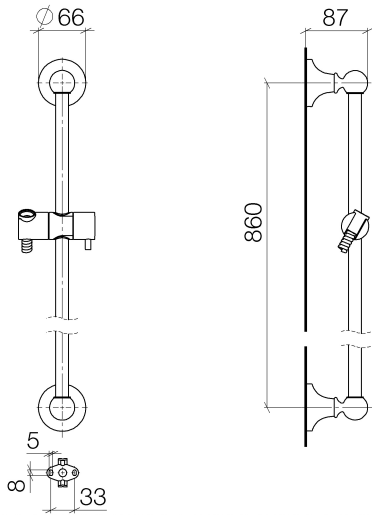

26 413 360

- slide bar
- Pipe diameter 18 mm
- rosette Ø 60 mm
- gauge 850 mm
- metal shower hose 1750mm with integrated anti-twist protection
- shower hose connector 1/2"
- WRAS 2009048

This article does not include a hand shower!

Concealed wall elbow - 35 085 970 90
 •max. recess depth 163 mm
 •min. recess depth 90 mm

Recommended miscellaneous

MADISON Wall elbow - Platinum 28 450 410-08

Required miscellaneous

MADISON Hand shower FlowReduce - Platinum 28 002 978-08 0010
 •spray head Ø 95mm
 •Hand shower see page {PAGE}
 •Three settings: COMPACT RAIN, COMPACT SOFT FLOW, COMPACT AQUAPRESSURE FLOW, max. flow rate l/min (at 3 bar)

Required miscellaneous

MADISON Hand shower - Platinum 28 002 978-08
 •spray head Ø 95mm
 •Hand shower see page {PAGE}
 •Three settings: COMPACT RAIN, COMPACT SOFT FLOW, COMPACT AQUAPRESSURE FLOW, max. flow rate l/min (at 3 bar)

Required miscellaneous

MADISON Metal hand shower with porcelain insert (white) FlowReduce - Platinum 28 002 970-08 0010

26 413 360

Codes & Standards

ASME A112.18.1

cUPC

Scottish Water
Byelaws

UK Water Supply
Regulations