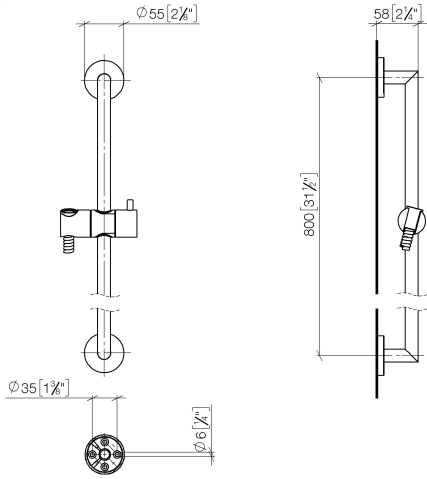

Shower set without hand shower - Chrome

26 413 625 Product version from 10/1/2023

- slide bar
- Pipe diameter 18 mm
- rosette Ø 55 mm
- gauge 800 mm
- metal shower hose 1750mm with integrated anti-twist protection
- shower hose connector 3/8"
- WRAS

Shower set without hand shower - Chrome

26 413 625 Product version from 10/1/2023

mm [inches]

Codes & Standards

ASME A112.18.1

cUPC

Scottish Water
Byelaws

UK Water Supply
Regulations

No.	Item Number	Name	Quantity used	Delivery time
1	05 17 62 500 00 90	fixing set	2	2
2	90 14 10 032 00 90	seal	2	2
3	08 27 62 500-00	rosette	2	10
4	05 28 22 590 01-00	bar	1	10
5	12 580 970-00	Slide unit - Chrome	1	10
6	28 322 970-00	Metal shower hose 1/2" x 3/8" x 1750 mm - Chrome	1	2