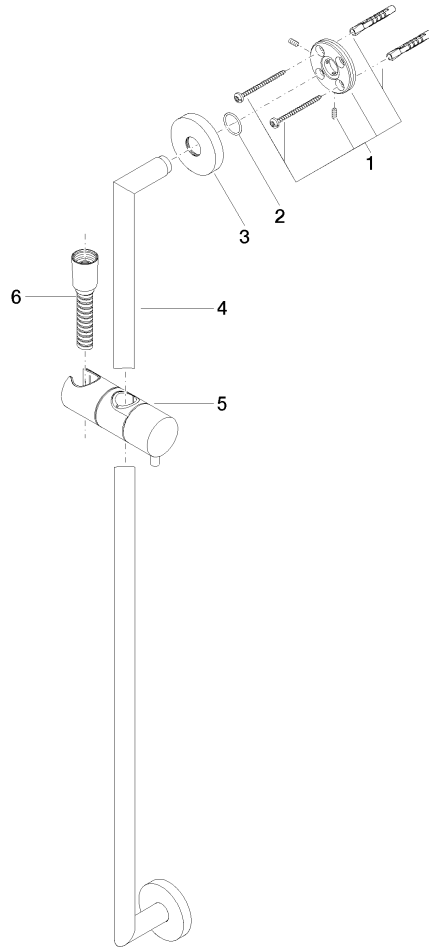

Shower set without hand shower - Chrome

26 413 625 Product version from 10/1/2023

- slide bar
- Pipe diameter 18 mm
- rosette Ø 55 mm
- gauge 800 mm
- metal shower hose 1750mm with integrated anti-twist protection
- shower hose connector 3/8"
- WRAS

Shower set without hand shower - Chrome

26 413 625 Product version from 10/1/2023

mm [inches]

Codes & Standards

ASME A112.18.1

cUPC

Scottish Water
Byelaws

UK Water Supply
Regulations

XP P 41-280

Certificates

WRAS_2009

ACS_20 ACC LY

IAPMO_4976

Shower set without hand shower - Chrome

26 413 625 Product version from 10/1/2023

Spare parts list

No.	Item Number	Name	Quantity used	Delivery time
1	05 17 62 500 00 90	fixing set	2	2
2	90 14 10 032 00 90	seal	2	2
3	08 27 62 500-00	rosette	2	10
4	05 28 22 590 01-00	bar	1	10
5	12 580 970-00	Slide unit - Chrome	1	10
6	28 322 970-00	Metal shower hose 1/2" x 3/8" x 1750 mm - Chrome	1	2