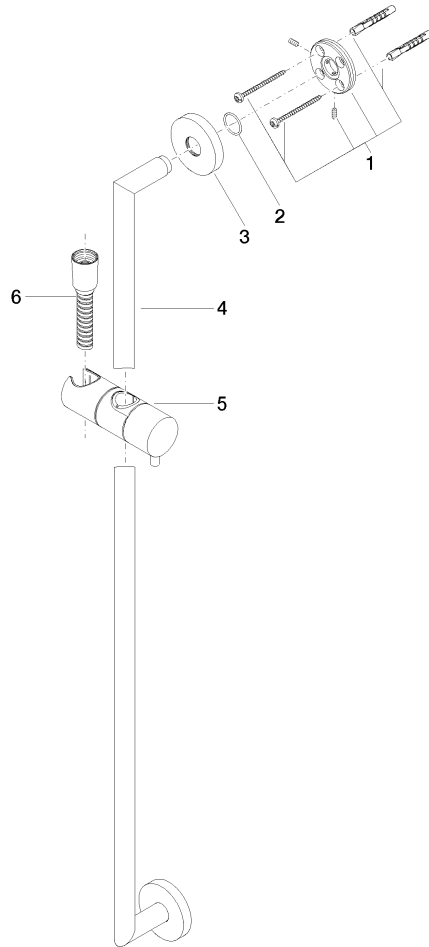

Shower set without hand shower - Brushed Platinum

26 413 625 Product version from 10/1/2023

- slide bar
- Pipe diameter 18 mm
- rosette Ø 55 mm
- gauge 800 mm
- metal shower hose 1750mm with integrated anti-twist protection
- shower hose connector 3/8"
- WRAS

Shower set without hand shower - Brushed Platinum

26 413 625 Product version from 10/1/2023

mm [inches]

Codes & Standards

ASME A112.18.1

cUPC

Scottish Water
Byelaws

UK Water Supply
Regulations

XP P 41-280

Certificates

WRAS_2009

ACS_20 ACC LY

IAPMO_4976

Shower set without hand shower - Brushed Platinum

26 413 625 Product version from 10/1/2023

Spare parts list

No.	Item Number	Name	Quantity used	Delivery time
1	05 17 62 500 00 90	fixing set	2	2
2	90 14 10 032 00 90	seal	2	2
3	08 27 62 500-06	rosette	2	10
4	05 28 22 590 01-06	bar	1	10
5	12 580 970-06	Slide unit - Brushed Platinum	1	10
6	28 322 970-06	Metal shower hose 1/2" x 3/8" x 1750 mm - Brushed Platinum	1	2