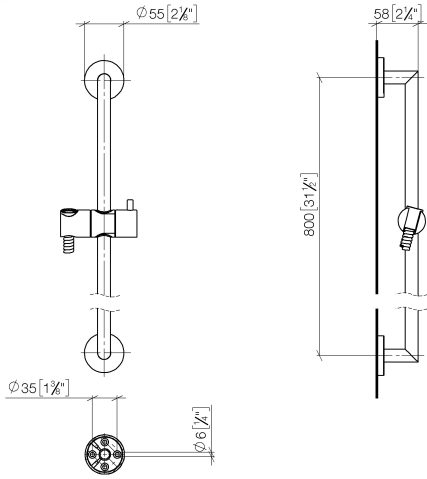

Shower set without hand shower - Brushed Platinum

26 413 625 Product version from 10/1/2023

- slide bar
- Pipe diameter 18 mm
- rosette Ø 55 mm
- gauge 800 mm
- metal shower hose 1750mm with integrated anti-twist protection
- shower hose connector 3/8"
- WRAS

Shower set without hand shower - Brushed Platinum

26 413 625 Product version from 10/1/2023

mm [inches]

Codes & Standards

ASME A112.18.1

cUPC

Scottish Water
Byelaws

UK Water Supply
Regulations

No.	Item Number	Name	Quantity used	Delivery time
1	05 17 62 500 00 90	fixing set	2	2
2	90 14 10 032 00 90	seal	2	2
3	08 27 62 500-06	rosette	2	10
4	05 28 22 590 01-06	bar	1	10
5	12 580 970-06	Slide unit - Brushed Platinum	1	10
6	28 322 970-06	Metal shower hose 1/2" x 3/8" x 1750 mm - Brushed Platinum	1	2