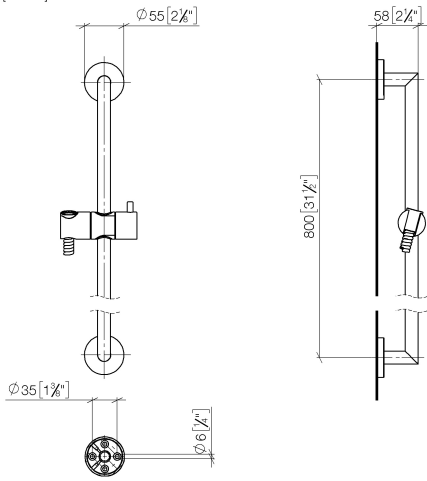

Shower set without hand shower - Dark Chrome

26 413 625

- slide bar
- Pipe diameter 18 mm
- rosette Ø 55 mm
- gauge 800 mm
- metal shower hose 1750mm with integrated anti-twist protection
- shower hose connector 3/8"
- WRAS

This article does not include a hand shower!

	Dark Chrome	26 413 625-19
	Chrome	26 413 625-00
	Brushed Platinum	26 413 625-06
	Platinum	26 413 625-08
	Light Gold	26 413 625-26
	Brushed Light Gold	26 413 625-27
	Brushed Durabronze (23kt Gold)	26 413 625-28
	Matte Black	26 413 625-33
	Brushed Bronze	26 413 625-42
	Brushed Champagne (22kt Gold)	26 413 625-46
	Champagne (22kt Gold)	26 413 625-47
	Brushed Chrome	26 413 625-93
	Brushed Dark Platinum	26 413 625-99

Shower set without hand shower - Dark Chrome

26 413 625

mm [inches]

Codes & Standards

ASME A112.18.1

cUPC

Certificates

IAPMO_4976