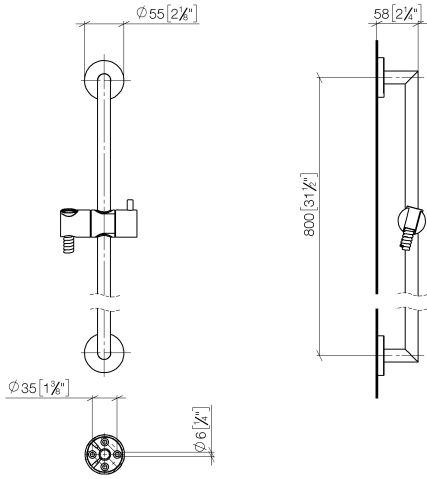

## Shower set without hand shower - Brushed Champagne (22kt Gold)

26 413 625 Product version from 10/1/2023

- slide bar
- Pipe diameter 18 mm
- rosette Ø 55 mm
- gauge 800 mm
- metal shower hose 1750mm with integrated anti-twist protection
- shower hose connector 3/8"
- WRAS

## Shower set without hand shower - Brushed Champagne (22kt Gold)

---

26 413 625 Product version from 10/1/2023

mm [inches]

### Spare parts list

No.	Item Number	Name	Quantity used	Delivery time
1	05 17 62 500 00 90	fixing set	2	2
2	90 14 10 032 00 90	seal	2	2
3	08 27 62 500-46	rosette	2	30
4	05 28 22 590 01-46	bar	1	30
5	12 580 970-46	Slide unit - Brushed Champagne (22kt Gold)	1	30
6	28 322 970-46	Metal shower hose 1/2" x 3/8" x 1750 mm - Brushed Champagne (22kt Gold)	1	30