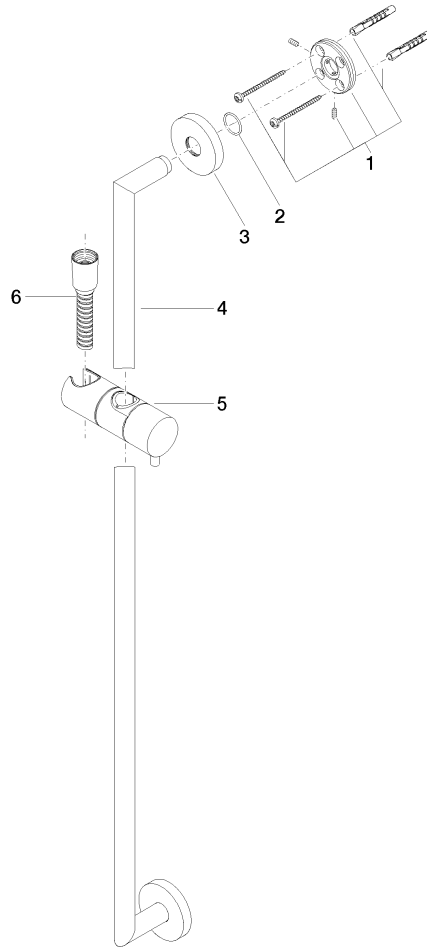

## Shower set without hand shower - Brushed Champagne (22kt Gold)

26 413 625 Product version from 10/1/2023

- slide bar
- Pipe diameter 18 mm
- rosette Ø 55 mm
- gauge 800 mm
- metal shower hose 1750mm with integrated anti-twist protection
- shower hose connector 3/8"
- WRAS

### Spare parts list

No.	Item Number	Name	Quantity used	Delivery time
1	05 17 62 500 00 90	fixing set	2	2
2	90 14 10 032 00 90	seal	2	2
3	08 27 62 500-46	rosette	2	30
4	05 28 22 590 01-46	bar	1	30
5	12 580 970-46	Slide unit - Brushed Champagne (22kt Gold)	1	30
6	28 322 970-46	Metal shower hose 1/2" x 3/8" x 1750 mm - Brushed Champagne (22kt Gold)	1	30