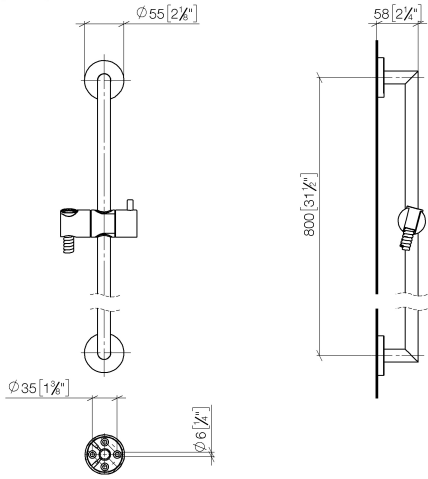

Shower set without hand shower - Brushed Dark Platinum

26 413 625 Product version from 10/1/2023

- slide bar
- Pipe diameter 18 mm
- rosette Ø 55 mm
- gauge 800 mm
- metal shower hose 1750mm with integrated anti-twist protection
- shower hose connector 3/8"
- WRAS

Shower set without hand shower - Brushed Dark Platinum

26 413 625 Product version from 10/1/2023

mm [inches]

Codes & Standards

ASME A112.18.1	cUPC	Scottish Water Byelaws	UK Water Supply Regulations
----------------	------	---------------------------	--------------------------------

No.	Item Number	Name	Quantity used	Delivery time
1	05 17 62 500 00 90	fixing set	2	2
2	90 14 10 032 00 90	seal	2	2
3	08 27 62 500-99	rosette	2	20
4	05 28 22 590 01-99	bar	1	20
5	12 580 970-99	Slide unit - Brushed Dark Platinum	1	20
6	28 322 970-99	Metal shower hose 1/2" x 3/8" x 1750 mm - Brushed Dark Platinum	1	2