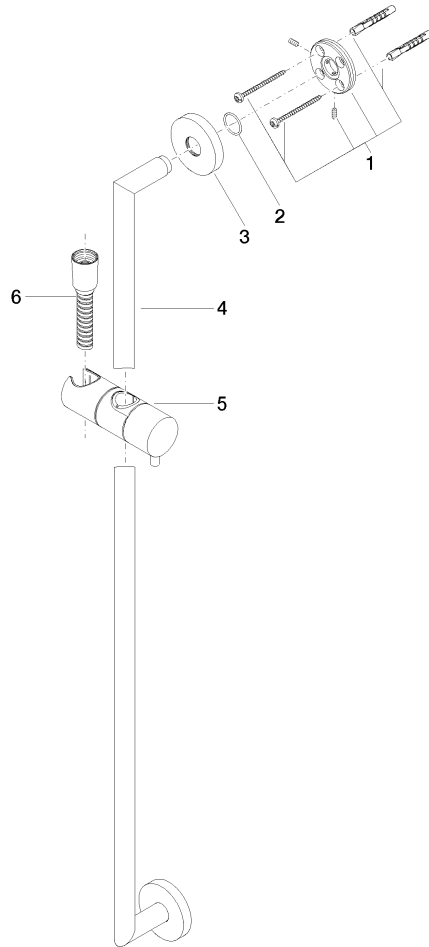

Shower set without hand shower - Brushed Dark Platinum

26 413 625 Product version from 10/1/2023

Spare parts list

No.	Item Number	Name	Quantity used	Delivery time
1	05 17 62 500 00 90	fixing set	2	2
2	90 14 10 032 00 90	seal	2	2
3	08 27 62 500-99	rosette	2	20
4	05 28 22 590 01-99	bar	1	20
5	12 580 970-99	Slide unit - Brushed Dark Platinum	1	20
6	28 322 970-99	Metal shower hose 1/2" x 3/8" x 1750 mm - Brushed Dark Platinum	1	2