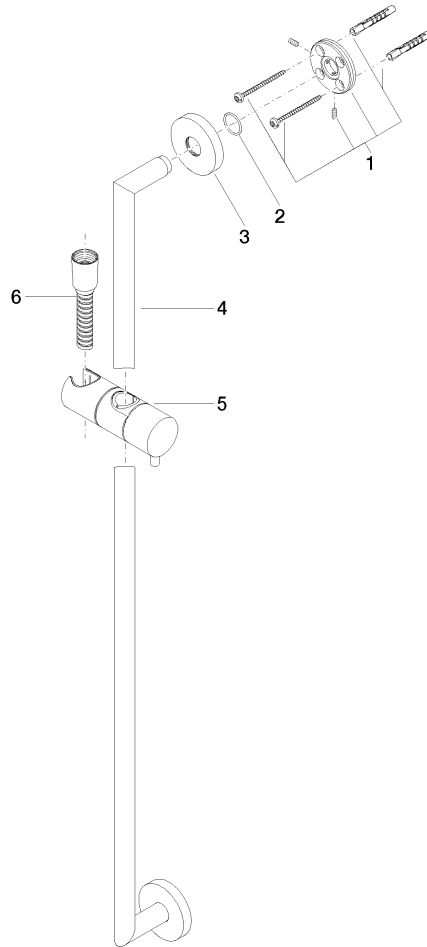

## EDITION PRO Shower set - Chrome

---

26 413 626

- slide bar
- Pipe diameter 18 mm
- gauge 800 mm
- metal shower hose 1750mm with integrated anti-twist protection
- shower hose connector 3/8"
- WRAS

This article does not include a hand shower!

## EDITION PRO Shower set - Chrome

---

26 413 626

mm [inches]

### Codes & Standards

---

Scottish Water  
Byelaws

UK Water Supply  
Regulations

### Certificates

---

WRAS\_2009

**EDITION PRO Shower set - Chrome**

26 413 626

**Spare parts list**

No.	Item Number	Name	Quantity used	Delivery time
1	05 17 62 500 00 90	fixing set	2	2
2	90 14 10 032 00 90	seal	2	2
3	08 27 62 500-00	rosette	2	10
4	05 28 22 590 01-00	bar	1	10
5	12 580 970-00	Slide unit - Chrome	1	10
6	28 322 970-00	Metal shower hose 1/2" x 3/8" x 1750 mm - Chrome	1	2