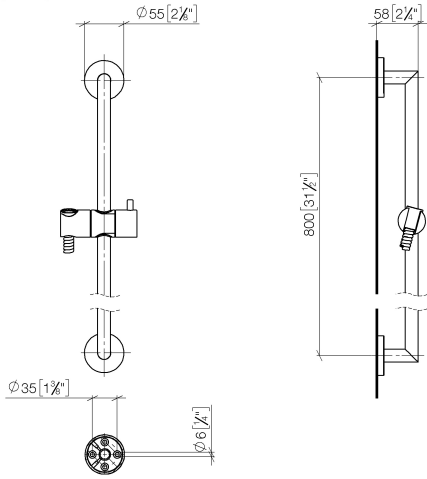

## EDITION PRO Shower set - Chrome

---

26 413 626

- slide bar
- Pipe diameter 18 mm
- gauge 800 mm
- metal shower hose 1750mm with integrated anti-twist protection
- shower hose connector 3/8"
- WRAS

This article does not include a hand shower!

## EDITION PRO Shower set - Chrome

---

26 413 626

mm [inches]

### Certificates

---

WRAS\_2009

**EDITION PRO Shower set - Chrome**

26 413 626

**Spare parts list**

No.	Item Number	Name	Quantity used	Delivery time
1	05 17 62 500 00 90	fixing set	2	2
2	90 14 10 032 00 90	seal	2	2
3	08 27 62 500-00	rosette	2	10
4	05 28 22 590 01-00	bar	1	10
5	12 580 970-00	Slide unit - Chrome	1	10
6	28 322 970-00	Metal shower hose 1/2" x 3/8" x 1750 mm - Chrome	1	2