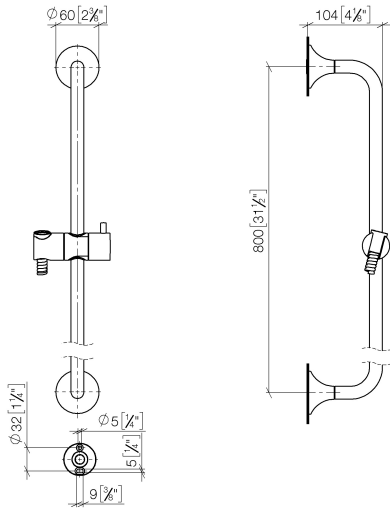

VAIA Shower set without hand shower - Platinum

26 413 809

- slide bar
- rosette Ø 60 mm
- gauge 800 mm
- metal shower hose 1700mm with integrated anti-twist protection
- shower hose connector 3/8"
- Pipe diameter 18 mm
- WRAS

Required miscellaneous

	Hand shower FlowReduce - Platinum	28 018 979-08 0010
---	--	--------------------

Required miscellaneous

	SERIES-VARIOUS Hand shower FlowReduce - Platinum	28 027 979-08 0010
---	---	--------------------

VAIA Shower set without hand shower - Platinum

26 413 809

mm [inches]

Codes & Standards

ASME A112.18.1

cUPC

Scottish Water
Byelaws

UK Water Supply
Regulations

No.	Item Number	Name	Quantity used	Delivery time
1	05 30 31 025 00 90	fixing set	2	2
2	90 17 20 759 00 90	disc	2	2
3	12 580 970-08	Slide unit - Platinum	1	40
4	28 322 970-08	Metal shower hose 1/2" x 3/8" x 1750 mm - Platinum	1	40