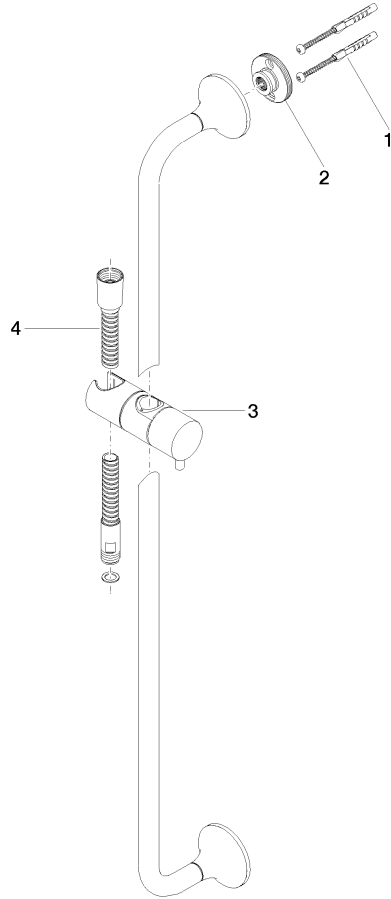

VAIA Shower set without hand shower - Platinum

26 413 809

- slide bar
- rosette Ø 60 mm
- gauge 800 mm
- metal shower hose 1700mm with integrated anti-twist protection
- shower hose connector 3/8"
- Pipe diameter 18 mm
- WRAS

VAIA Shower set without hand shower - Platinum

26 413 809

mm [inches]

Codes & Standards

ASME A112.18.1

cUPC

Scottish Water
Byelaws

UK Water Supply
Regulations

XP P 41-280

Certificates

WRAS_2009

ACS_20 ACC LY

IAPMO_4976

VAIA Shower set without hand shower - Platinum

26 413 809

Spare parts list

No.	Item Number	Name	Quantity used	Delivery time
1	05 30 31 025 00 90	fixing set	2	2
2	90 17 20 759 00 90	disc	2	2
3	12 580 970-08	Slide unit - Platinum	1	40
4	28 322 970-08	Metal shower hose 1/2" x 3/8" x 1750 mm - Platinum	1	40