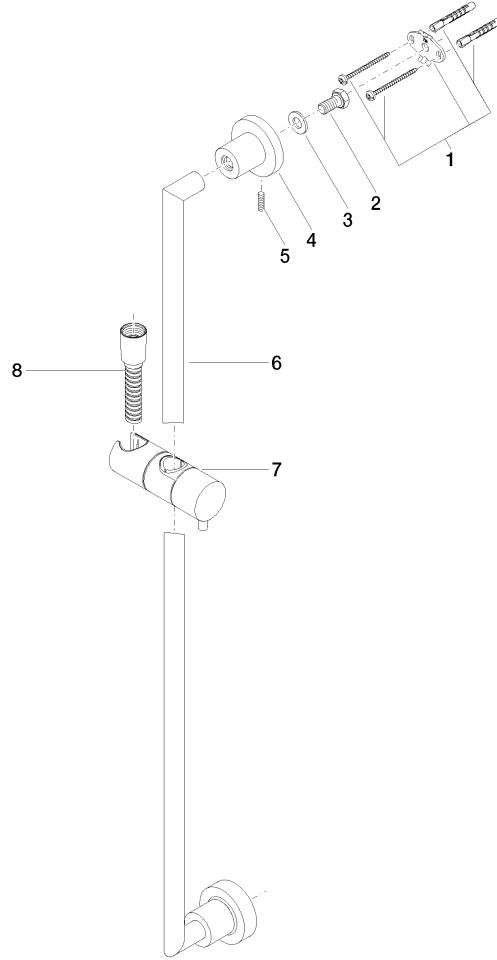

26 413 892

- slide bar
- Pipe diameter 18 mm
- rosettes Ø 55 mm
- gauge 800 mm
- metal shower hose 1750mm with integrated anti-twist protection
- shower hose connector 3/8"
- WRAS 2009048

This article does not include a hand shower!

XP P 41-280

Certificates

IAPMO\_4976

WRAS\_2009

ACS\_20 ACC LY

26 413 892

Product version from 4/1/2024

TARA Shower set without hand shower - Chrome

TARA

26 413 892

**Spare parts list**

**Product version from 4/1/2024**

No.	Item Number	Name	Quantity used	Delivery time
	05 17 20 739 00 90	fixing set	13	2