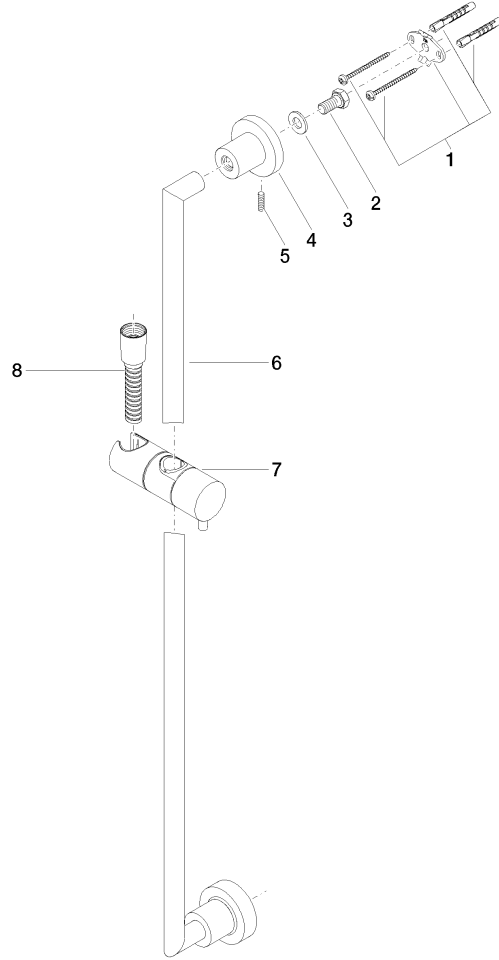

26 413 892

- slide bar
- Pipe diameter 18 mm
- rosettes Ø 55 mm
- gauge 800 mm
- metal shower hose 1750mm with integrated anti-twist protection
- shower hose connector 3/8"
- WRAS 2009048

This article does not include a hand shower!

XP P 41-280

Certificates

IAPMO_4976

WRAS_2009

ACS_20 ACC LY

26 413 892

Product version from 4/1/2024

TARA Shower set without hand shower - Brushed Platinum

TARA

26 413 892

Spare parts list

Product version from 4/1/2024

No.	Item Number	Name	Quantity used	Delivery time
	05 17 20 739 00 90	fixing set	13	2