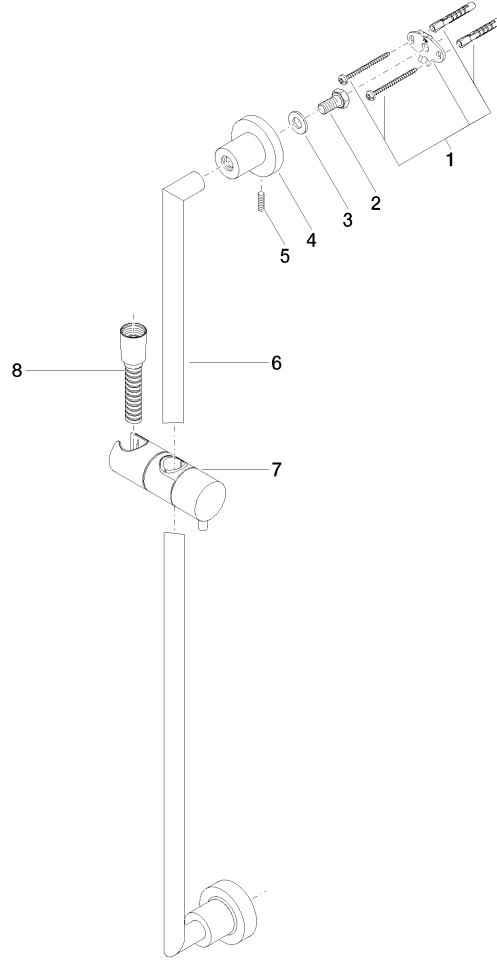

26 413 892

- slide bar
- Pipe diameter 18 mm
- rosettes Ø 55 mm
- gauge 800 mm
- metal shower hose 1750mm with integrated anti-twist protection
- shower hose connector 3/8"
- WRAS 2009048

This article does not include a hand shower!

IAPMO_4976

WRAS_2009

ACS_20 ACC LY

Product version from 4/1/2024

TARA Shower set without hand shower - Platinum

TARA

26 413 892

Spare parts list

Product version from 4/1/2024

No.	Item Number	Name	Quantity used	Delivery time
	05 17 20 739 00 90	fixing set	13	2