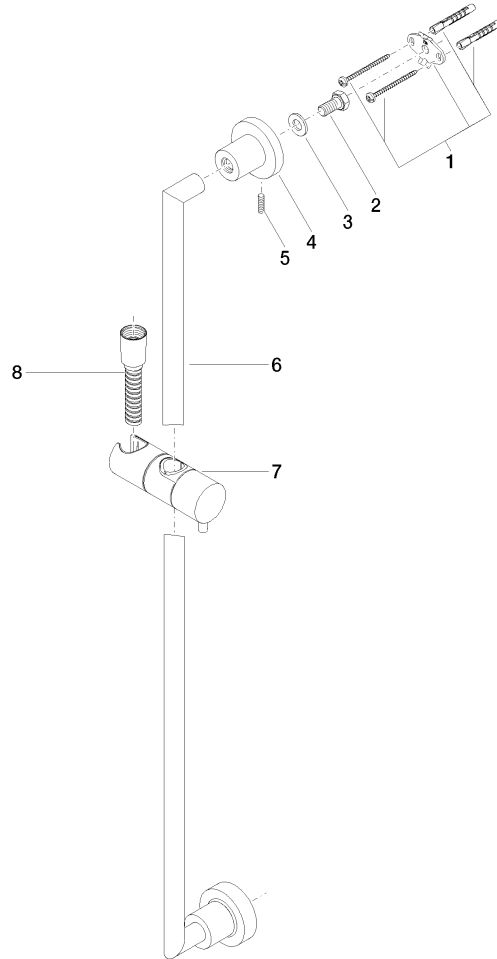

26 413 892

- slide bar
- Pipe diameter 18 mm
- rosettes Ø 55 mm
- gauge 800 mm
- metal shower hose 1750mm with integrated anti-twist protection
- shower hose connector 3/8"
- WRAS 2009048

This article does not include a hand shower!

Required miscellaneous

	SERIES-VARIOUS Hand shower - Brushed Durabron (23kt Gold)	28 025 979-28 0010
---	--	-----------------------

26 413 892

mm [inches]

Codes & Standards

Scottish Water
Byelaws

UK Water Supply
Regulations

XP P 41-280

Certificates

WRAS_2009

ACS_20 ACC LY

26 413 892

Product version from 4/1/2024

TARA Shower set without hand shower - Brushed Durabronz (23kt Gold)

TARA

26 413 892

Spare parts list

Product version from 4/1/2024

No.	Item Number	Name	Quantity used	Delivery time
	05 17 20 739 00 90	fixing set	13	2