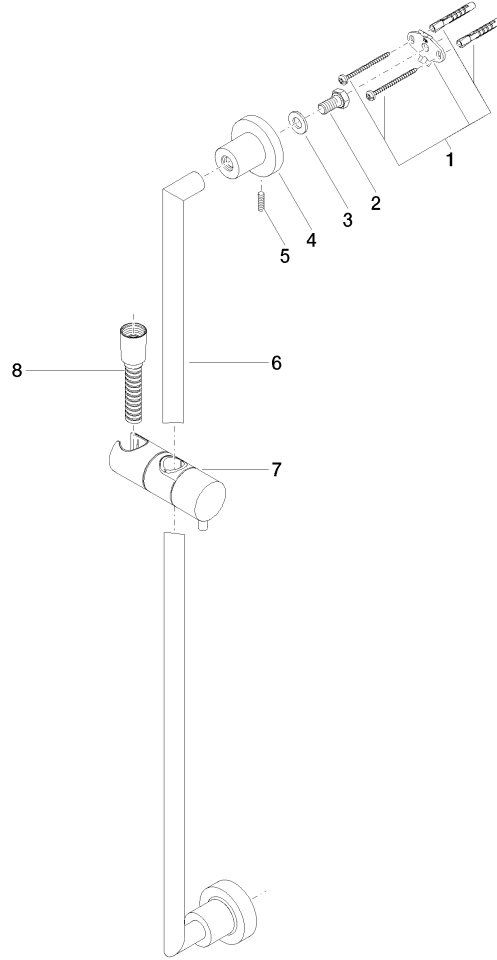

26 413 892

- slide bar
- Pipe diameter 18 mm
- rosettes Ø 55 mm
- gauge 800 mm
- metal shower hose 1750mm with integrated anti-twist protection
- shower hose connector 3/8"
- WRAS 2009048

This article does not include a hand shower!

|  |                                |               |
|--|--------------------------------|---------------|
|    | Brushed Bronze                 | 26 413 892-42 |
|    | Chrome                         | 26 413 892-00 |
|    | Brushed Platinum               | 26 413 892-06 |
|    | Platinum                       | 26 413 892-08 |
|    | Dark Chrome                    | 26 413 892-19 |
|    | Brushed Durabronze (23kt Gold) | 26 413 892-28 |
|    | Matte Black                    | 26 413 892-33 |
|    | Brushed Champagne (22kt Gold)  | 26 413 892-46 |
|    | Champagne (22kt Gold)          | 26 413 892-47 |
|   | Brushed Chrome                 | 26 413 892-93 |
|  | Brushed Dark Platinum          | 26 413 892-99 |

26 413 892

mm [inches]

26 413 892

**Product version from 4/1/2024**

Parts for other  
finishes can be found  
here: [Chrome](#)

TARA Shower set without hand shower - Brushed Bronze

TARA

26 413 892

**Spare parts list**

**Product version from 4/1/2024**

| No. | Item Number        | Name       | Quantity used | Delivery time |
|-----|--------------------|------------|---------------|---------------|
|     | 05 17 20 739 00 90 | fixing set | 13            | 2             |