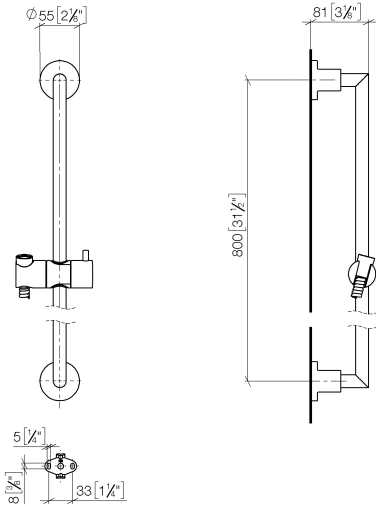

26 413 892

- slide bar
- Pipe diameter 18 mm
- rosettes Ø 55 mm
- gauge 800 mm
- metal shower hose 1750mm with integrated anti-twist protection
- shower hose connector 3/8"
- WRAS 2009048

This article does not include a hand shower!

|  |                                |               |
|--|--------------------------------|---------------|
|    | Brushed Bronze                 | 26 413 892-42 |
|    | Chrome                         | 26 413 892-00 |
|    | Brushed Platinum               | 26 413 892-06 |
|    | Platinum                       | 26 413 892-08 |
|    | Dark Chrome                    | 26 413 892-19 |
|    | Brushed Durabronze (23kt Gold) | 26 413 892-28 |
|    | Matte Black                    | 26 413 892-33 |
|    | Brushed Champagne (22kt Gold)  | 26 413 892-46 |
|    | Champagne (22kt Gold)          | 26 413 892-47 |
|   | Brushed Chrome                 | 26 413 892-93 |
|  | Brushed Dark Platinum          | 26 413 892-99 |

26 413 892

mm [inches]

26 413 892

**Product version from 4/1/2024**

Parts for other  
finishes can be found  
here: [Chrome](#)

TARA Shower set without hand shower - Brushed Bronze

TARA

26 413 892

**Spare parts list**

**Product version from 4/1/2024**

| No. | Item Number        | Name       | Quantity used | Delivery time |
|-----|--------------------|------------|---------------|---------------|
|     | 05 17 20 739 00 90 | fixing set | 13            | 2             |