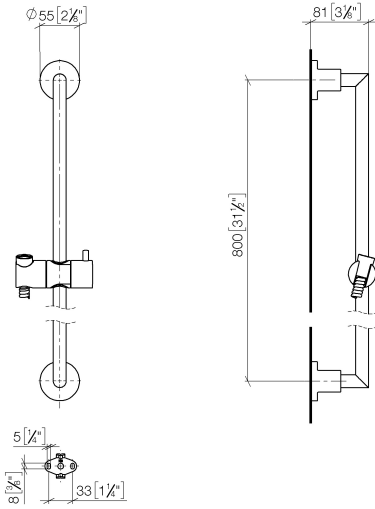

26 413 892

- slide bar
- Pipe diameter 18 mm
- rosettes Ø 55 mm
- gauge 800 mm
- metal shower hose 1750mm with integrated anti-twist protection
- shower hose connector 3/8"
- WRAS 2009048

This article does not include a hand shower!

	Brushed Champagne (22kt Gold)	26 413 892-46
	Chrome	26 413 892-00
	Brushed Platinum	26 413 892-06
	Platinum	26 413 892-08
	Dark Chrome	26 413 892-19
	Brushed Durabronze (23kt Gold)	26 413 892-28
	Matte Black	26 413 892-33
	Brushed Bronze	26 413 892-42
	Champagne (22kt Gold)	26 413 892-47
	Brushed Chrome	26 413 892-93
	Brushed Dark Platinum	26 413 892-99

26 413 892

mm [inches]

26 413 892

**Product version from 4/1/2024**

Parts for other finishes can be found here: [Chrome](#)

TARA Shower set without hand shower - Brushed Champagne (22kt Gold)

TARA

26 413 892

**Spare parts list**

**Product version from 4/1/2024**

No.	Item Number	Name	Quantity used	Delivery time
	05 17 20 739 00 90	fixing set	13	2