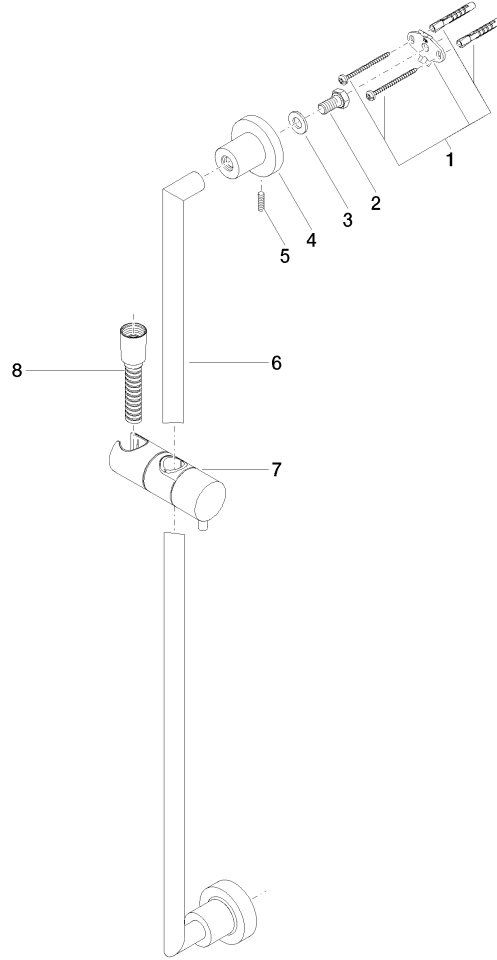

26 413 892

- slide bar
- Pipe diameter 18 mm
- rosettes Ø 55 mm
- gauge 800 mm
- metal shower hose 1750mm with integrated anti-twist protection
- shower hose connector 3/8"
- WRAS 2009048

This article does not include a hand shower!

	Champagne (22kt Gold)	26 413 892-47
	Chrome	26 413 892-00
	Brushed Platinum	26 413 892-06
	Platinum	26 413 892-08
	Dark Chrome	26 413 892-19
	Brushed Durabronze (23kt Gold)	26 413 892-28
	Matte Black	26 413 892-33
	Brushed Bronze	26 413 892-42
	Brushed Champagne (22kt Gold)	26 413 892-46
	Brushed Chrome	26 413 892-93
	Brushed Dark Platinum	26 413 892-99

26 413 892

mm [inches]

26 413 892

**Product version from 4/1/2024**

Parts for other finishes can be found here: [Chrome](#)

TARA Shower set without hand shower - Champagne (22kt Gold)

TARA

26 413 892

**Spare parts list**

**Product version from 4/1/2024**

No.	Item Number	Name	Quantity used	Delivery time
	05 17 20 739 00 90	fixing set	13	2