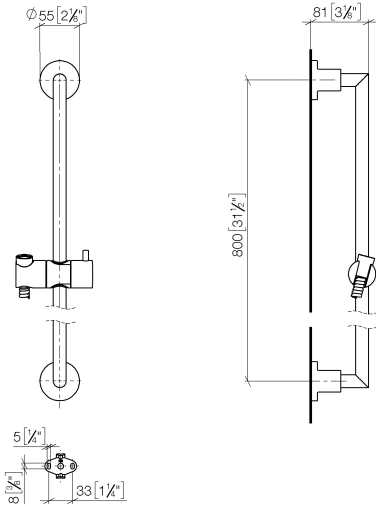

26 413 892

- slide bar
- Pipe diameter 18 mm
- rosettes Ø 55 mm
- gauge 800 mm
- metal shower hose 1750mm with integrated anti-twist protection
- shower hose connector 3/8"
- WRAS 2009048

This article does not include a hand shower!

	Champagne (22kt Gold)	26 413 892-47
	Chrome	26 413 892-00
	Brushed Platinum	26 413 892-06
	Platinum	26 413 892-08
	Dark Chrome	26 413 892-19
	Brushed Durabronze (23kt Gold)	26 413 892-28
	Matte Black	26 413 892-33
	Brushed Bronze	26 413 892-42
	Brushed Champagne (22kt Gold)	26 413 892-46
	Brushed Chrome	26 413 892-93
	Brushed Dark Platinum	26 413 892-99

26 413 892

mm [inches]

26 413 892

**Product version from 4/1/2024**

Parts for other finishes can be found here: [Chrome](#)

TARA Shower set without hand shower - Champagne (22kt Gold)

TARA

26 413 892

**Spare parts list**

**Product version from 4/1/2024**

No.	Item Number	Name	Quantity used	Delivery time
	05 17 20 739 00 90	fixing set	13	2