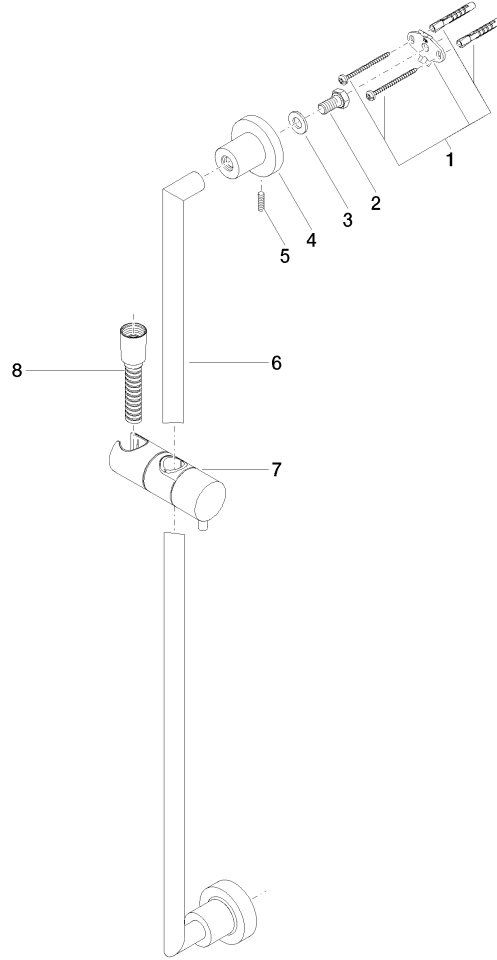

26 413 892

- slide bar
- Pipe diameter 18 mm
- rosettes Ø 55 mm
- gauge 800 mm
- metal shower hose 1750mm with integrated anti-twist protection
- shower hose connector 3/8"
- WRAS 2009048

This article does not include a hand shower!

IAPMO_4976

WRAS_2009

ACS_20 ACC LY

26 413 892

Product version from 4/1/2024

Parts for other
finishes can be found
here: [Chrome](#)

TARA Shower set without hand shower - Brushed Chrome

TARA

26 413 892

Spare parts list

Product version from 4/1/2024

No.	Item Number	Name	Quantity used	Delivery time
	05 17 20 739 00 90	fixing set	13	2