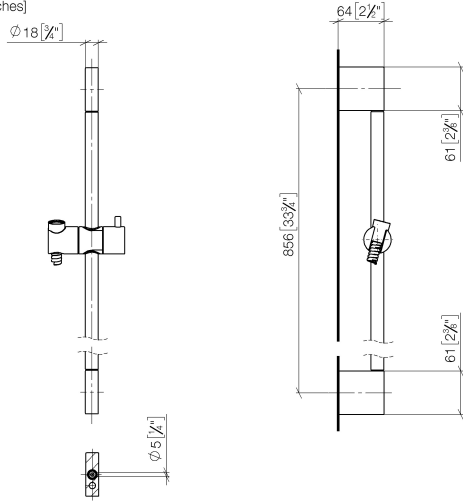

Shower set without hand shower - Chrome

IMO

26 413 979

Fits: IMO, LULU, MEM, TARA, CL.1, LISSÉ,
VAIA, META, CYO

- slide bar
- Pipe diameter 18 mm
- gauge 853 mm
- metal shower hose 1750mm with integrated anti-twist protection
- shower hose connector 3/8"
- WRAS 2009048

26 413 979

mm [inches]

Codes & Standards

ASME A112.18.1

cUPC

Scottish Water
Byelaws

UK Water Supply
Regulations

XP P 41-280