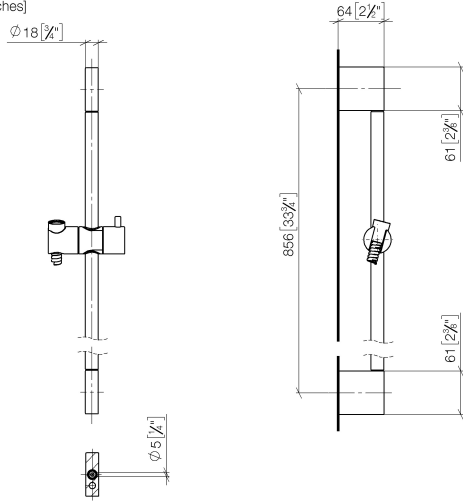

Shower set without hand shower - Brushed Platinum

IMO

26 413 979

Fits: IMO, LULU, MEM, TARA, CL.1, LISSÉ,
VAIA, META, CYO

- slide bar
- Pipe diameter 18 mm
- gauge 853 mm
- metal shower hose 1750mm with integrated anti-twist protection
- shower hose connector 3/8"
- WRAS 2009048

Required miscellaneous

	SERIES-VARIOUS Hand shower - Brushed Platinum	28 029 979-06
---	--	---------------

26 413 979

mm [inches]

Codes & Standards

ASME A112.18.1

cUPC

Scottish Water
Byelaws