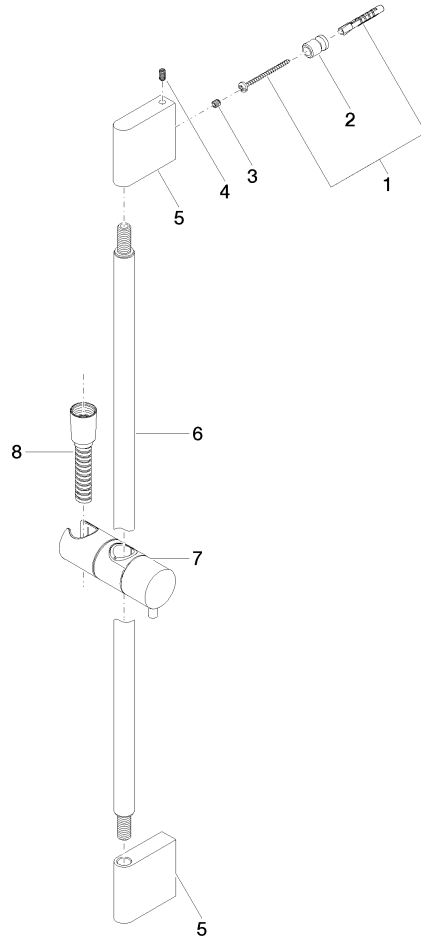

26 413 979

Product version from 10/1/2023