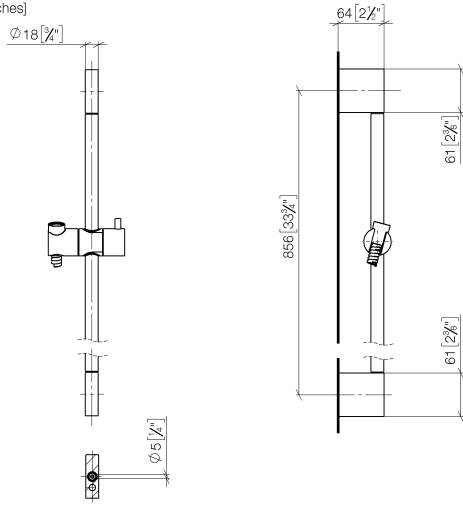

26 413 979

Fits: IMO, LULU, MEM, TARA, CL.1, LISSÉ,
VAIA, META, CYO

- slide bar
- Pipe diameter 18 mm
- gauge 853 mm
- metal shower hose 1750mm with integrated anti-twist protection
- shower hose connector 3/8"
- WRAS 2009048

26 413 979

mm [inches]

Codes & Standards

ASME A112.18.1

cUPC

Scottish Water
Byelaws

UK Water Supply
Regulations

XP P 41-280