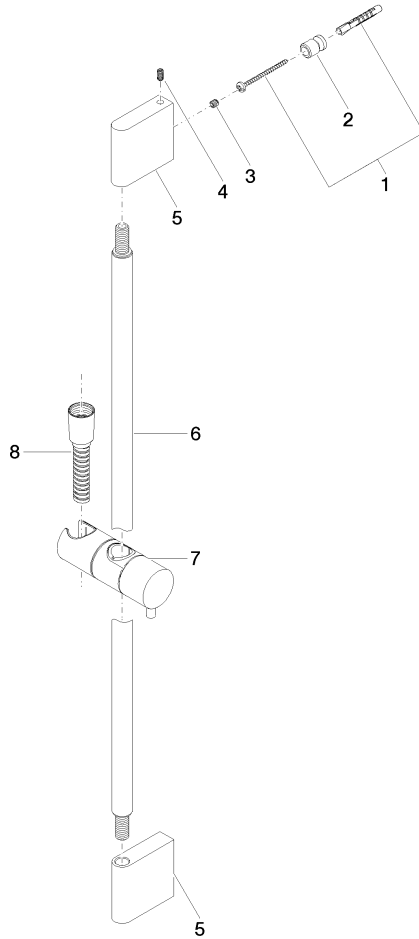

26 413 979

Product version from 10/1/2023