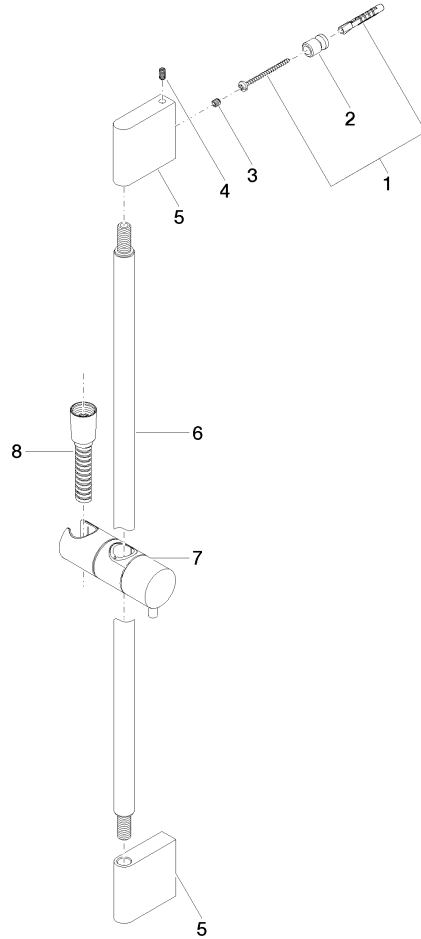

26 413 979

Parts for other
finishes can be found
here: [Chrome](#)