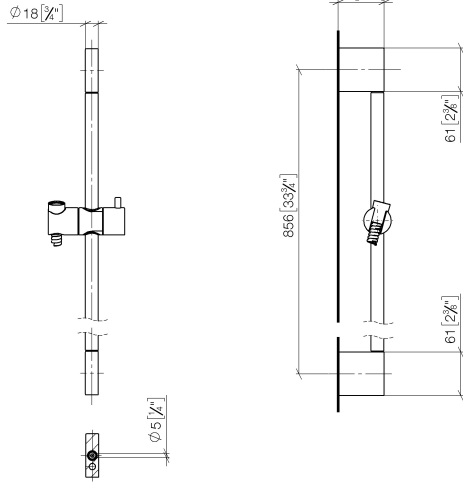

Shower set without hand shower - Dark Chrome

IMO

26 413 979

Fits: IMO, LULU, MEM, TARA, CL.1, LISSÉ,
VAIA, META, CYO

- slide bar
- Pipe diameter 18 mm
- gauge 853 mm
- metal shower hose 1750mm with integrated anti-twist protection
- shower hose connector 3/8"
- WRAS 2009048

Recommended miscellaneous

Wall elbow - Dark Chrome

28 450 980-19

Recommended miscellaneous

LISSÉ Wall elbow - Dark Chrome

28 450 845-19

26 413 979

mm [inches]