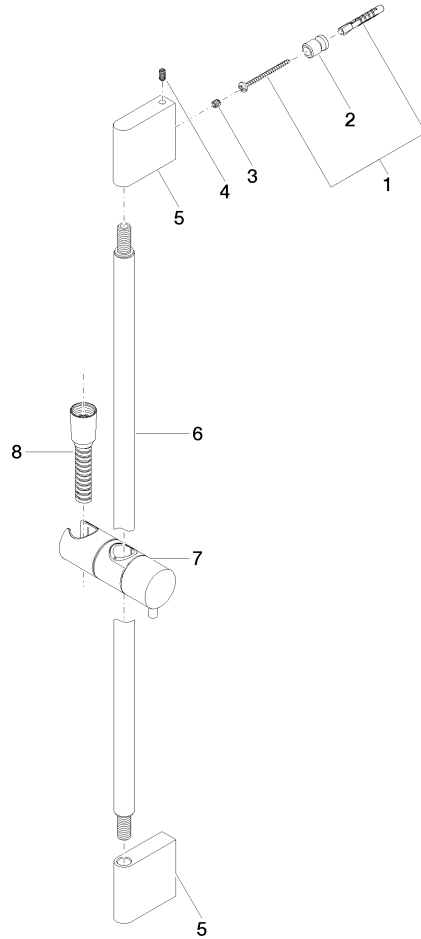

**Shower set without hand shower - Light Gold**

IMO

26 413 979

Fits: IMO, LULU, MEM, TARA, CL.1, LISSÉ,  
VAIA, META, CYO

- slide bar
- Pipe diameter 18 mm
- gauge 853 mm
- metal shower hose 1750mm with integrated anti-twist protection
- shower hose connector 3/8"
- WRAS 2009048

**Required miscellaneous**

	<b>Concealed wall elbow -</b> •min. recess depth 90 mm •max. recess depth 163 mm	35 085 970 90
--	--	---------------

**Required miscellaneous**

	<b>Slide unit - Light Gold</b>	12 580 970-26
--	--------------------------------	---------------

26 413 979

mm [inches]

Product version from 10/1/2023

#### Product version from 10/1/2023

No.	Item Number	Name	Quantity used	Delivery time
	05 17 20 726 02 90	fixing set	13	2