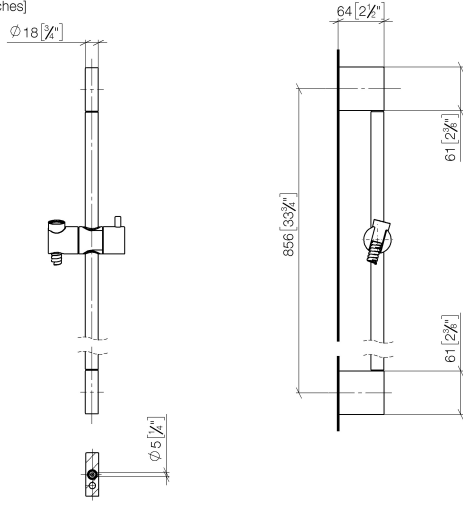

**Shower set without hand shower - Light Gold**

IMO

26 413 979

Fits: IMO, LULU, MEM, TARA, CL.1, LISSÉ,  
VAIA, META, CYO

- slide bar
- Pipe diameter 18 mm
- gauge 853 mm
- metal shower hose 1750mm with integrated anti-twist protection
- shower hose connector 3/8"
- WRAS 2009048

**Required miscellaneous**

	<b>Concealed wall elbow -</b> •min. recess depth 90 mm •max. recess depth 163 mm	35 085 970 90
--	--	---------------

**Required miscellaneous**

	<b>Slide unit - Light Gold</b>	12 580 970-26
--	--------------------------------	---------------

26 413 979

mm [inches]

Product version from 10/1/2023