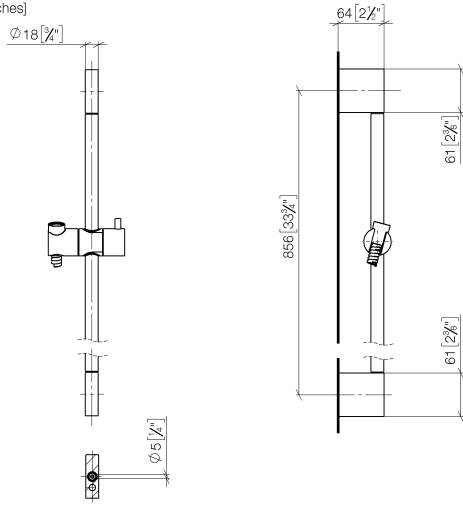

**Shower set without hand shower - Brushed Durabronz (23kt Gold)**

IMO

26 413 979

- slide bar
- Pipe diameter 18 mm
- gauge 853 mm
- metal shower hose 1750mm with integrated anti-twist protection
- shower hose connector 3/8"
- WRAS 2009048

**Shower set without hand shower - Brushed Durabron (23kt Gold)**

IMO

26 413 979

**Recommended miscellaneous**

	<b>Concealed wall elbow -</b> •max. recess depth 163 mm •min. recess depth 90 mm	35 085 970 90
---	--	---------------

**Required miscellaneous**

	<b>SERIES-VARIOUS Hand shower - Brushed Durabron (23kt Gold)</b>	28 025 979-28 0010
---	--	-----------------------

26 413 979

mm [inches]

Codes & Standards

Scottish Water  
Byelaws