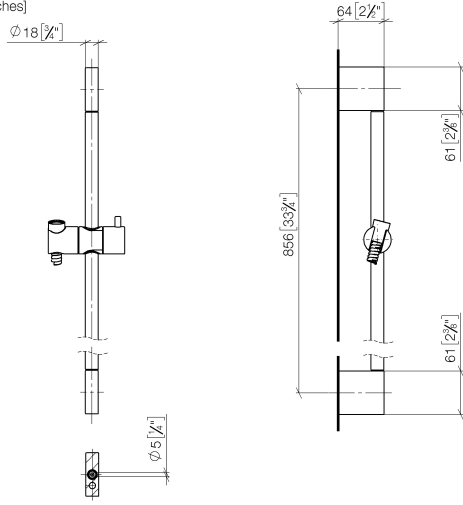

Shower set without hand shower - Champagne (22kt Gold)

IMO

26 413 979

Fits: IMO, LULU, MEM, TARA, CL.1, LISSÉ,
VAIA, META, CYO

- slide bar
- Pipe diameter 18 mm
- gauge 853 mm
- metal shower hose 1750mm with integrated anti-twist protection
- shower hose connector 3/8"
- WRAS 2009048

Recommended miscellaneous

Wall elbow - Champagne (22kt Gold) 28 450 980-47

26 413 979

mm [inches]

26 413 979

Product version from 10/1/2023

Parts for other
finishes can be found
here: [Chrome](#)

Shower set without hand shower - Champagne (22kt Gold)