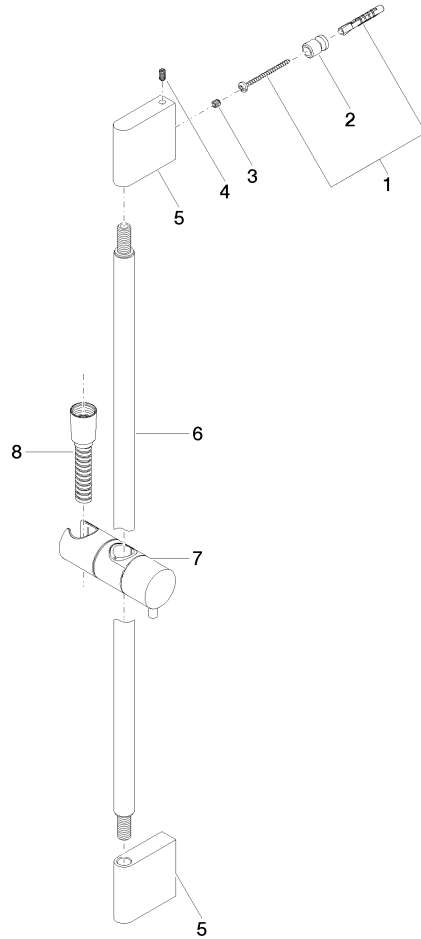

Shower set without hand shower - Champagne (22kt Gold)

IMO

26 413 979

Fits: IMO, LULU, MEM, TARA, CL.1, LISSÉ,
VAIA, META, CYO

- slide bar
- Pipe diameter 18 mm
- gauge 853 mm
- metal shower hose 1750mm with integrated anti-twist protection
- shower hose connector 3/8"
- WRAS 2009048

Recommended miscellaneous

Wall elbow - Champagne (22kt Gold) 28 450 980-47

26 413 979

mm [inches]

26 413 979

Product version from 10/1/2023

Parts for other
finishes can be found
here: [Chrome](#)

Shower set without hand shower - Champagne (22kt Gold)