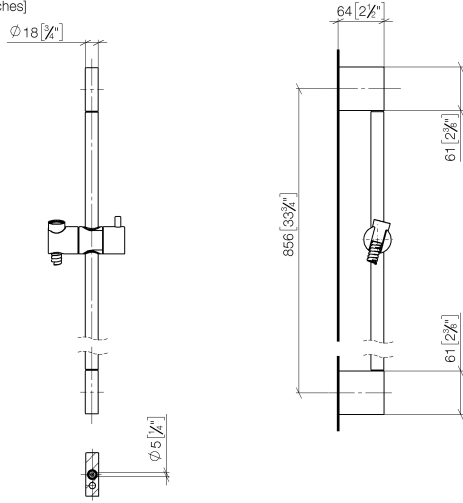

Shower set without hand shower - Brushed Chrome

IMO

26 413 979

- slide bar
- Pipe diameter 18 mm
- gauge 853 mm
- metal shower hose 1750mm with integrated anti-twist protection
- shower hose connector 3/8"
- WRAS 2009048

This article does not include a hand shower!

Fits: IMO, LULU, MEM, TARA, CL.1, LISSÉ,
VAIA, META, CYO

	Brushed Chrome	26 413 979-93
	Chrome	26 413 979-00
	Brushed Platinum	26 413 979-06
	Platinum	26 413 979-08
	Dark Chrome	26 413 979-19
	Light Gold	26 413 979-26
	Brushed Light Gold	26 413 979-27
	Brushed Durabronze (23kt Gold)	26 413 979-28
	Matte Black	26 413 979-33
	Brushed Bronze	26 413 979-42
	Brushed Champagne (22kt Gold)	26 413 979-46
	Champagne (22kt Gold)	26 413 979-47
	Brushed Dark Platinum	26 413 979-99

26 413 979

mm [inches]

Codes & Standards

ASME A112.18.1

cUPC

Scottish Water
Byelaws

UK Water Supply
Regulations

XP P 41-280