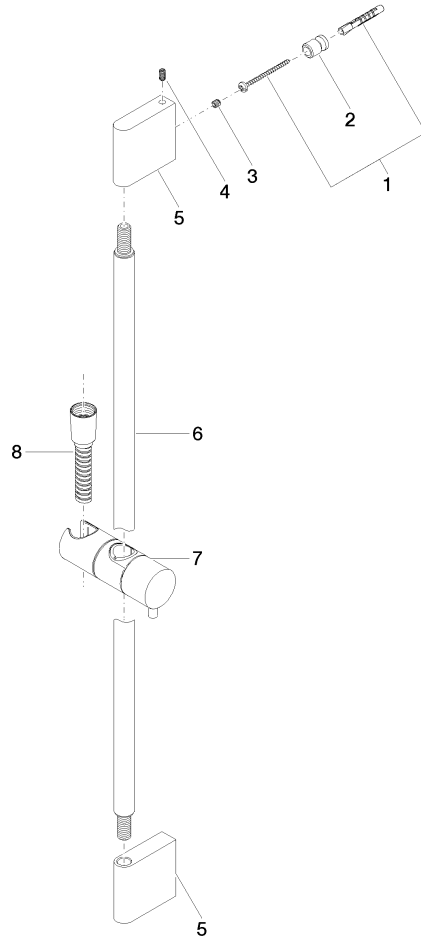

26 413 979

Product version from 10/1/2023

Parts for other finishes can be found here: [Chrome](#)